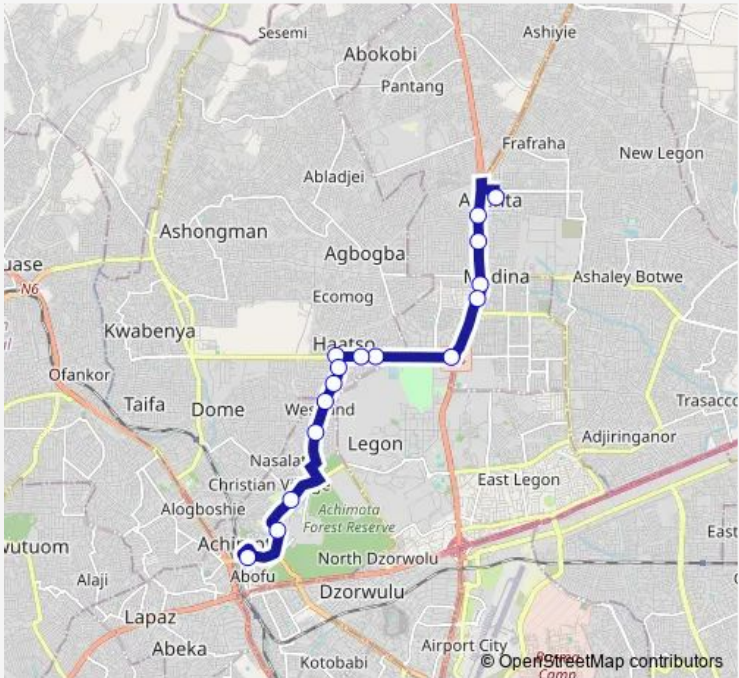

# Bus 081b Adenta Station to Achimota Station

[Go to website](#)

**Direction**  
Terminal Adenta Station — Terminal Achimota Station  
16 stops  
[Open route schedule](#)

- Terminal Adenta Station
- Barrier Station
- Sda
- Ritz
- Oman Fm
- Atomic
- Super Market 081
- Papawo
- Haatso Junction
- Barclays Bank
- Pharmacy 380
- Clinic 121
- Westland Junction
- X'tian Village Junction
- Achimota Hospital
- Terminal Achimota Station

Route schedule  
Terminal Adenta Station — Terminal Achimota Station

Monday	12:46
Tuesday	12:46
Wednesday	12:46
Thursday	12:46
Friday	12:46
Saturday	12:46
Sunday	12:46

Route info  
Direction: Terminal Adenta Station  
Stops: 16  
Trip Duration: 0 hour 50 min

081b — Adenta Station to Achimota Station **BusMaps**

081b Bus time schedules and route maps are available in an offline PDF at [busmaps.com](https://busmaps.com). Use the [busmaps.com](https://busmaps.com) website to see live bus times, train schedule or subway schedule, and step-by-step directions for all public transit in Accra

The schedule is provided in the local timezone. Times with "(+1)" indicate departures on the next day.

PDF file created on 2025-02-26

2024 BusMaps.com - All Rights Reserved