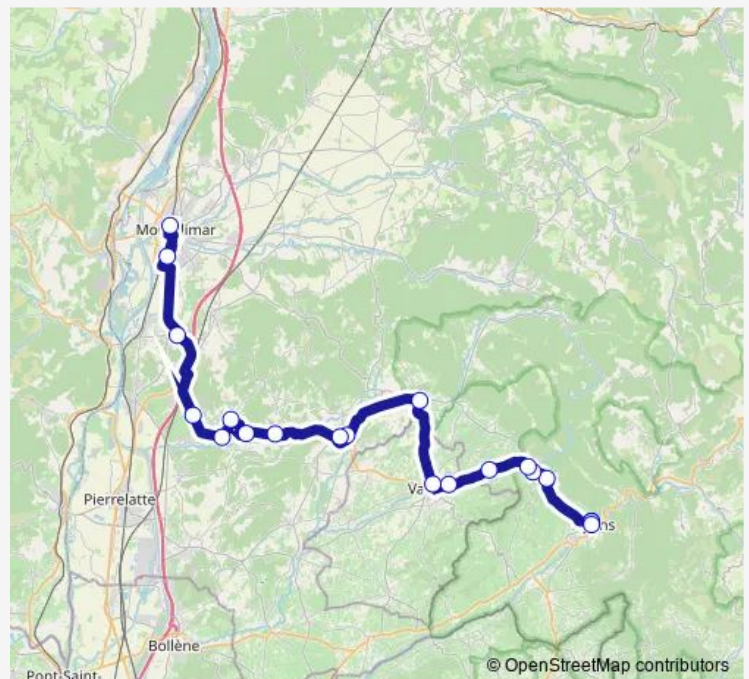

### Direction

Erea — Gare Rout Sncf

3 stops

[Open route schedule](#)

Erea

CLG Segpa Monod

Gare Rout Sncf

### Route schedule

Erea — Gare Rout Sncf

|           |       |
|-----------|-------|
| Monday    | 16:35 |
| Tuesday   | 16:35 |
| Wednesday | 12:02 |
| Thursday  | 16:35 |
| Friday    | 16:35 |
| Saturday  | —     |
| Sunday    | —     |

### Route info

Direction: Erea

Stops: 3

Trip Duration: 0 hour 15 min

D36 — Montelimar - Grignan - Valreas - Nyons