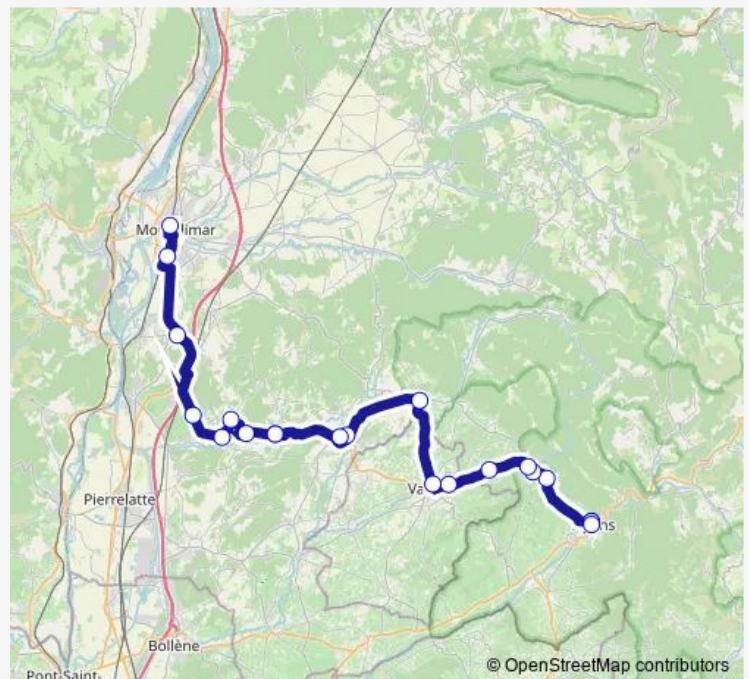

Bus D36 Montelimar - Grignan - Valreas - Nyons

[Go to website](#)

Direction

Erea — Gare Rout Sncf

3 stops

[Open route schedule](#)

Erea

CLG Segpa Monod

Gare Rout Sncf

Route schedule

Erea — Gare Rout Sncf

Monday	16:35
Tuesday	16:35
Wednesday	12:02
Thursday	16:35
Friday	16:35
Saturday	—
Sunday	—

Route info

Direction: Erea

Stops: 3

Trip Duration: 0 hour 15 min

D36 — Montelimar - Grignan - Valreas - Nyons

Direction

Village — RP Cdrhone (ST Jean)

6 stops

[Open route schedule](#)

Village

Cimetiere

Village