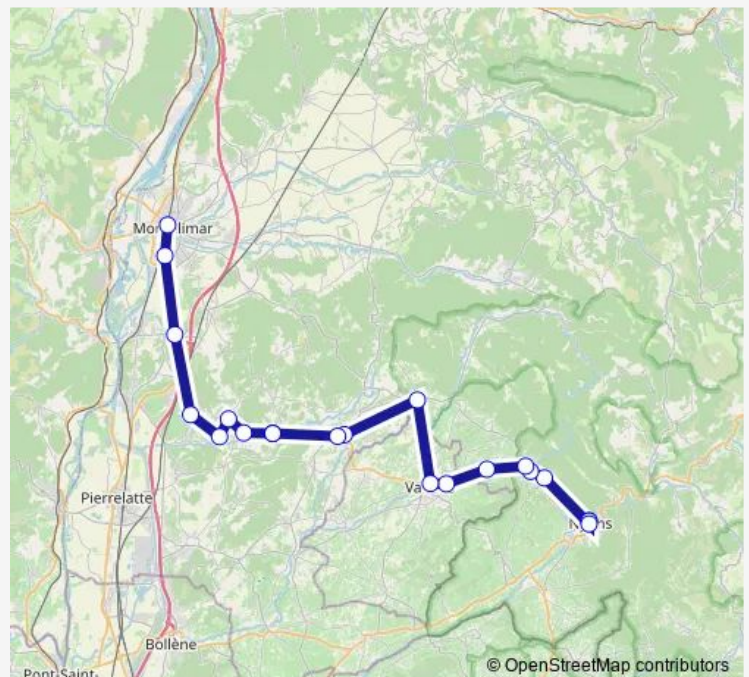

Bus D36 Montelimar - Grignan - Valreas - Nyons

[Go to website](#)

Direction

RP Cdrhone (ST Jean) — Village

7 stops

[Open route schedule](#)

RP Cdrhone (ST Jean)

College Public

Centre

Village C1

Village

Cimetiere

Village

Route schedule

RP Cdrhone (ST Jean) — Village

Monday	—
Tuesday	—
Wednesday	12:30
Thursday	—
Friday	—
Saturday	—
Sunday	—

Route info

Direction: RP Cdrhone (ST Jean)

Stops: 7

Trip Duration: 0 hour 35 min

D36 — Montelimar - Grignan - Valreas - Nyons

Direction

Hopital — Ch.De Gaulle

2 stops