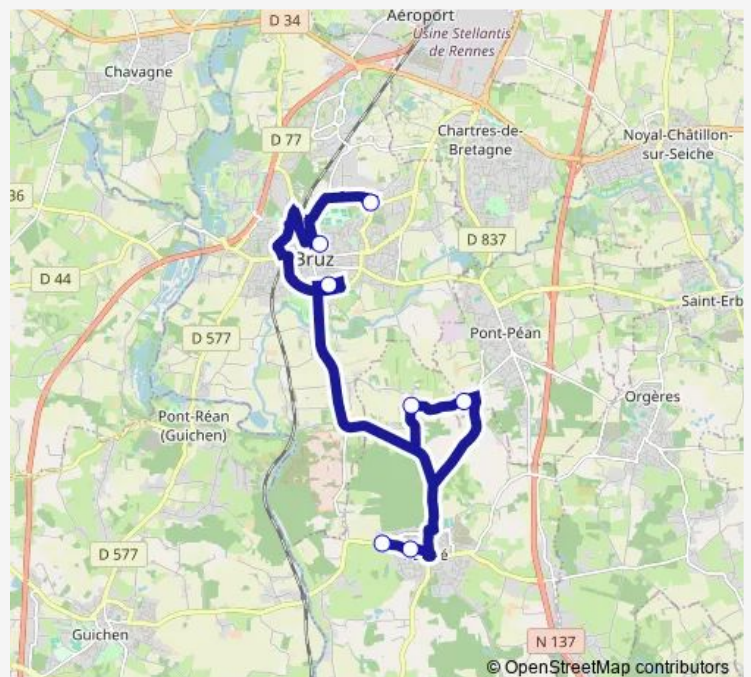

### Direction

Gingouillère — Anita Conti

7 stops

[Open route schedule](#)

Gingouillère

Châtaigneraie

Martigné

Touche Audienne

### Route schedule

Gingouillère — Anita Conti

Monday 07:38

Tuesday 07:38

Wednesday 07:38

Thursday 07:38

Friday 07:38

Saturday —

### Route info

Direction: Gingouillère

Stops: 7

Trip Duration: 0 hour 37 min

Ts10 — Bruz (Anita Conti) <> Lailé (Châtaigneraie)

## Route info

Direction: Anita Conti

Stops: 7

Trip Duration: 0 hour 33 min

Ts10 Bus time schedules and route maps are available in an offline PDF at [busmaps.com](https://busmaps.com). Use the [busmaps.com](https://busmaps.com) website to see live bus times, train schedule or subway schedule, and step-by-step directions for all public transit in Rennes