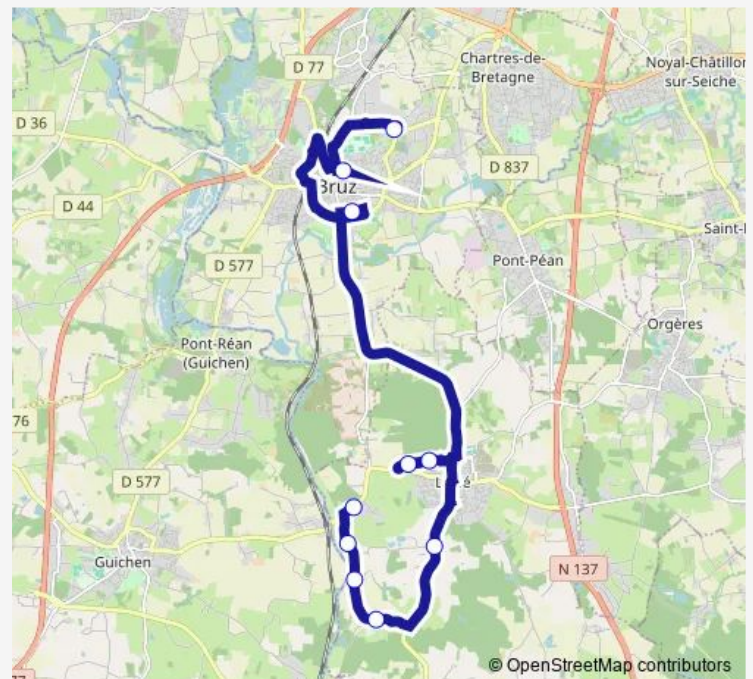

Brossolette

Gingouillère

Châtaigneraie

Le Cleux

La Corbinais

Rouesnais Sud

Rouesnais Nord

Les Vallées

Route schedule

Anita Conti — Les Vallées

Monday 17:10

Tuesday 17:10

Wednesday 12:40

Thursday 17:10

Friday 17:10

Saturday —

Sunday —

Route info

Direction: Anita Conti

Stops: 10

Trip Duration: 0 hour 32 min

Ts10 — Bruz (Anita Conti) Laillé (Châtaigneraie)

Direction

Le Cleux — Anita Conti

Wednesday 07:33

Thursday 07:33

Friday 07:33

Saturday —

Sunday —

Route info

Direction: Le Cleux

Stops: 10