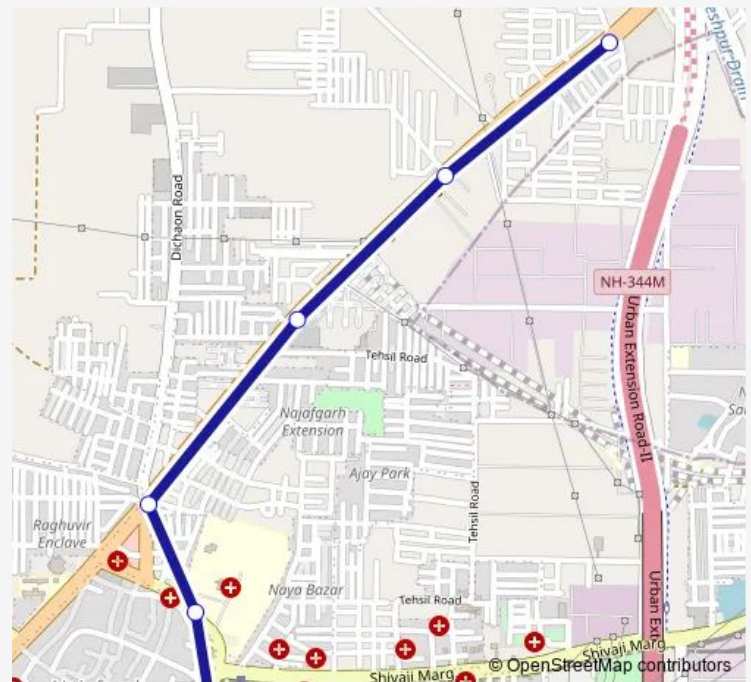

# Bus 836stlup

[Go to website](#)**Direction**

Dichau Kalan Depot — Najafgarh Delhi Gate

6 stops

[Open route schedule](#)

Dichau Kalan Depot

Nirmal Vihar

Udaseen Ashram

Dichau Chowk

Health Centre

Najafgarh Delhi Gate

**Route schedule**

Dichau Kalan Depot — Najafgarh Delhi Gate

Monday 19:20-22:56

Tuesday 19:20-22:56

Wednesday 19:20-22:56

Thursday 19:20-22:56

Friday 19:20-22:56

Saturday 19:20-22:56

Sunday 19:20-22:56

**Route info**

Direction: Dichau Kalan Depot

Stops: 6

Trip Duration: 0 hour 9 min

836stlup

BusMaps

836stlup Bus time schedules and route maps are available in an offline PDF at [busmaps.com](https://busmaps.com). Use the [busmaps.com](https://busmaps.com) website to see live bus times, train schedule or subway schedule, and step-by-step directions for all public transit in Najafgarh