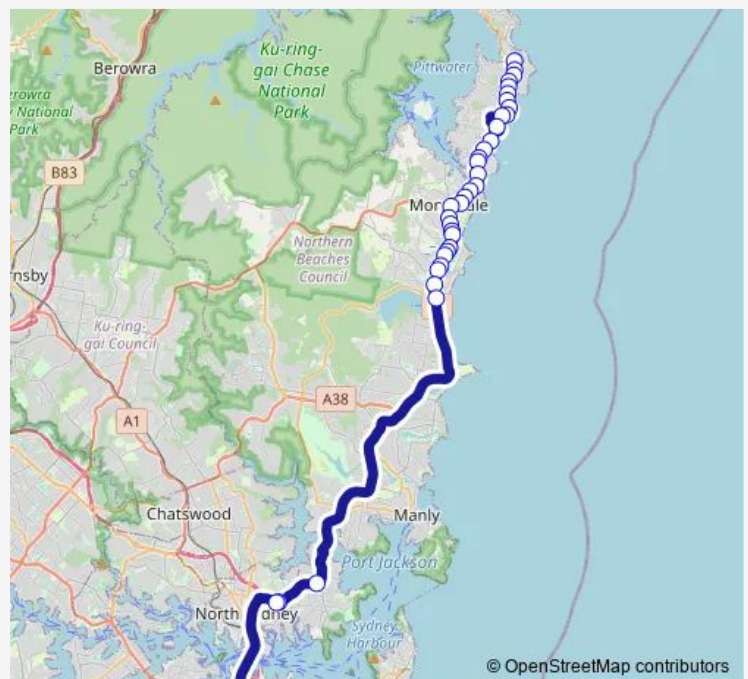

Bus E88 Prepay-Only - North Avalon Beach to City Wynyard (Express Service)

[Go to website](#)

Direction

Carreel Head Rd At Burrawong Rd — Wynyard Station, York St, Stand M

36 stops

[Open route schedule](#)

Barrenjoey Rd After Queens Pde

Barrenjoey Rd Before Karloo Pde

Barrenjoey Rd At Hillcrest Av

Barrenjoey Rd Opp Waterview St

Barrenjoey Rd Opp Bassett St

Barrenjoey Rd Before Darley St

Route schedule

Carreel Head Rd At Burrawong Rd — Wynyard Station, York St, Stand M

Monday	05:03-08:36
Tuesday	05:03-08:36
Wednesday	05:03-08:36
Thursday	05:03-08:36
Friday	05:03-08:36
Saturday	—
Sunday	—

Route info

Direction: Carreel Head Rd At Burrawong Rd

Stops: 36

Trip Duration: 1 hour 1 min

E88 — Prepay-Only - North Avalon Beach to City Wynyard (Express Service)

Mona Vale B-Line, Barrenjoey Rd

Pittwater Rd Opp Turimetta St

Pittwater Rd Opp Jenkins St

Pittwater Rd At Coronation St

Pittwater Rd At Cook Tce