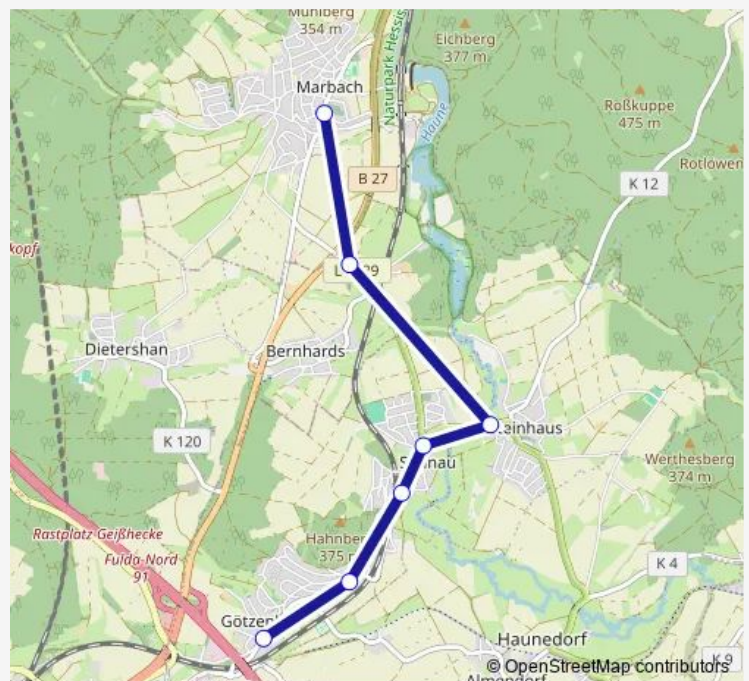

Direction

Petersberg-Götzenhof — Petersberg-Marbach Damian-Schmitt-Straße

7 stops

[Open route schedule](#)

Petersberg-Götzenhof

Petersberg-Steinau Hainberg

Petersberg-Steinau An der Kirche

Petersberg-Steinau Feuerwehrhaus

Petersberg-Steinhaus Brücke

Fulda-Bernhards Steinbrücke

Petersberg-Marbach Damian-Schmitt-Straße

Route schedule

Petersberg-Götzenhof — Petersberg-Marbach Damian-Schmitt-Straße

Monday	06:44
Tuesday	06:44
Wednesday	06:44
Thursday	06:44
Friday	06:44
Saturday	—
Sunday	—

Route info

Direction: Petersberg-Götzenhof

Stops: 7

Trip Duration: 0 hour 9 min

V15 Bus time schedules and route maps are available in an offline PDF at busmaps.com. Use the busmaps.com website to see live bus times, train schedule or subway schedule, and step-by-step directions for all public transit in Fulda