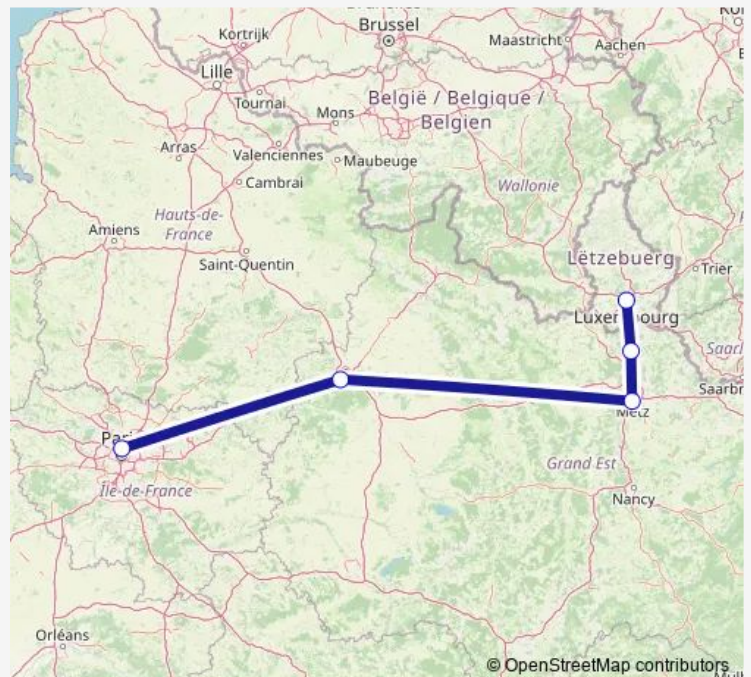

Rail 803b Paris - Thionville - Luxembourg Tgv

[Go to website](#)

Direction

Bettembourg — Paris Est

5 stops

[Open route schedule](#)

Bettembourg

Thionville

Metz

Meuse Tgv

Paris Est

Route schedule

Bettembourg — Paris Est

Monday	—
Tuesday	—
Wednesday	—
Thursday	—
Friday	—
Saturday	08:07-14:12
Sunday	—

Route info

Direction: Bettembourg

Stops: 5

Trip Duration: 2 hour 20 min

■ 803b — Paris - Thionville - Luxembourg Tgv

Direction

Luxembourg — Paris Gare du Nord

5 stops

[Open route schedule](#)

Luxembourg

Direction: Luxembourg

Stops: 5

Trip Duration: 2 hour 45 min

Direction

Luxembourg — Paris Est

5 stops

[Open route schedule](#)

Luxembourg