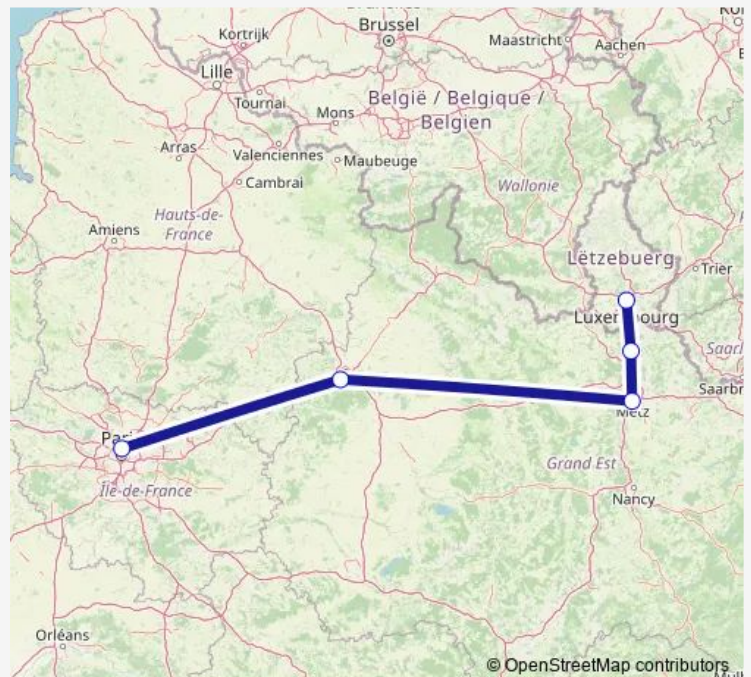

Rail 803B Paris - Thionville - Luxembourg Tgv

[Go to website](#)

Direction

Bettembourg — Paris Est

5 stops

[Open route schedule](#)

Bettembourg

Thionville

Metz

Meuse Tgv

Paris Est

Route schedule

Bettembourg — Paris Est

Monday	—
Tuesday	—
Wednesday	—
Thursday	—
Friday	—
Saturday	08:07-14:12
Sunday	—

Route info

Direction: Bettembourg

Stops: 5

Trip Duration: 2 hour 14 min

■ 803B — Paris - Thionville - Luxembourg Tgv

Direction

Luxembourg — Paris Est

5 stops

[Open route schedule](#)

Luxembourg

Route info

Direction: Luxembourg

Stops: 5

Trip Duration: 2 hour 25 min

Direction

Paris Est — Bettembourg

5 stops

[Open route schedule](#)