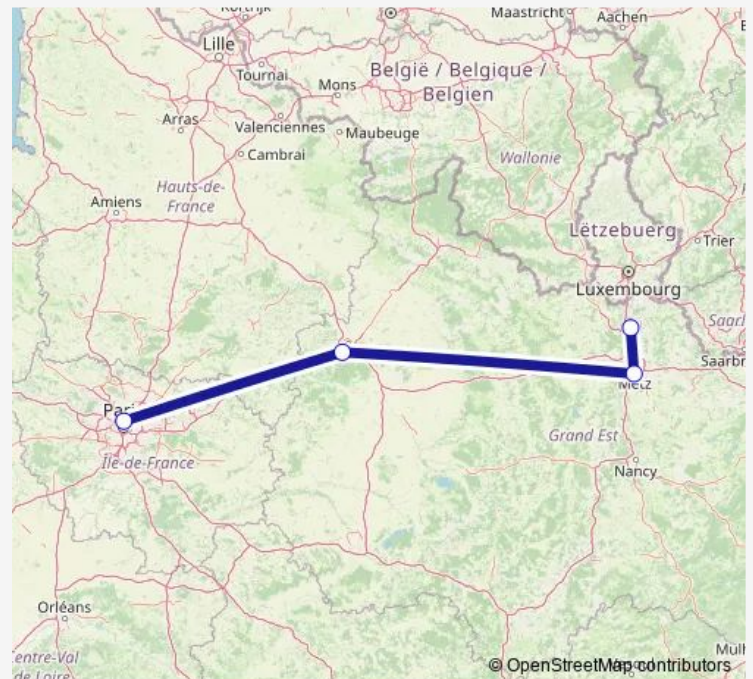

High Speed Rail Service 803B

[Go to website](#)

Direction

Metz Ville — Paris-Nord

2 stops

[Open route schedule](#)

Metz Ville

Paris-Nord

Route schedule

Metz Ville — Paris-Nord

Monday	—
Tuesday	—
Wednesday	—
Thursday	—
Friday	—
Saturday	10:51-15:05
Sunday	—

Route info

Direction: Metz Ville

Stops: 2

Trip Duration: 1 hour 41 min

■ 803B

Direction

Thionville — Paris-Est

4 stops

[Open route schedule](#)

Thionville

Metz Ville

Champagne-Ardenne Tgv

Paris-Est

Stops: 4

Trip Duration: 1 hour 57 min

Direction

Paris-Nord — Metz Ville

2 stops

[Open route schedule](#)

Paris-Nord

Metz Ville