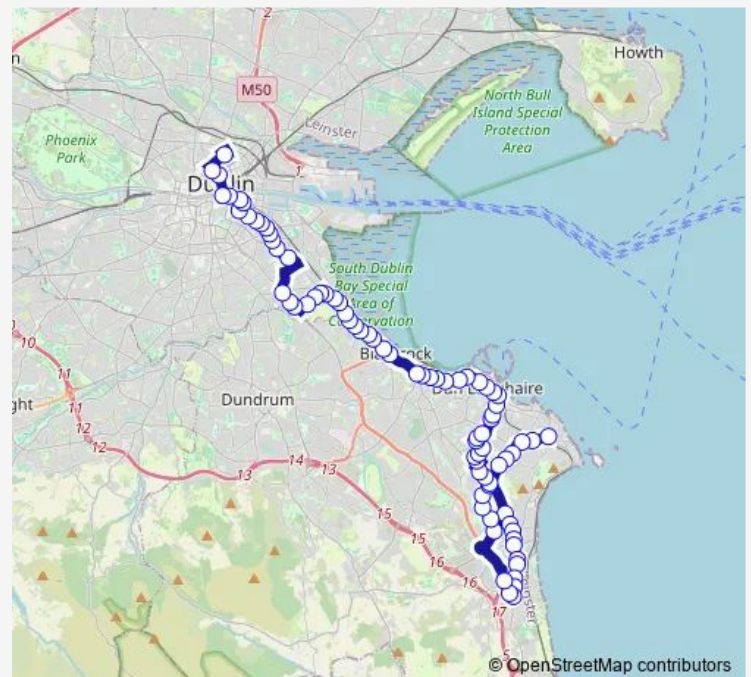

Thursday 05:20

Friday 05:20

Saturday 05:45

Sunday —

Route info

Direction: Dalkey Village

Stops: 80

Trip Duration: 1 hour 11 min

Sallynoggin College

Sallynoggin

Pearse Park

Honey Park

Sarsfield Street

Holmston Avenue

Crosthwaite Park

Corrig Road