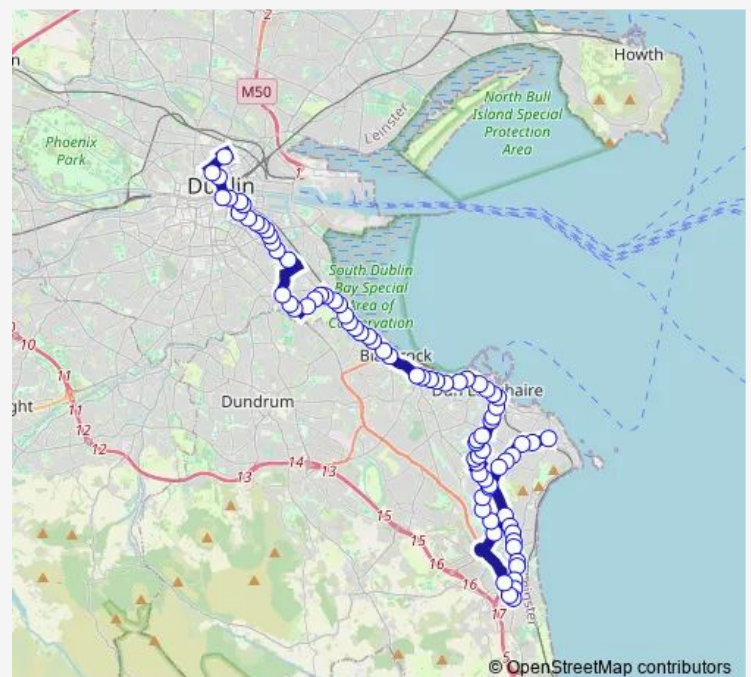

### Route schedule

Dalkey Village — Mountjoy Square

Monday 05:20

Tuesday 05:20

Wednesday 05:20

Thursday 05:20

Friday 05:20

Saturday 05:45

### Route info

Direction: Dalkey Village

Stops: 80

Trip Duration: 1 hour 12 min

7e — Mountjoy Square - Dalkey

Auburn Drive

Church Road

Churchview Road