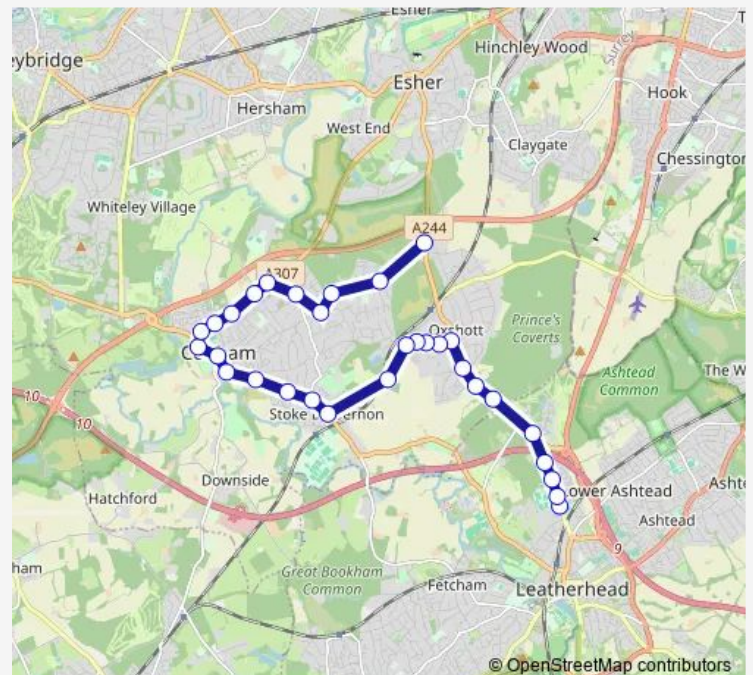

### Direction

Gunters Mead — Grange Road

29 stops

[Open route schedule](#)

- Gunters Mead
- Sandy Lane
- Sandy Lane West
- Miles Lane
- Audley Fairmile
- Fairmile Lane
- Cobham Free School
- Icklingham Road
- Community Hospital
- Free School
- High Street
- Tilt Road
- Oak Road
- Knowle Park
- Station Road
- Blundel Lane
- Clock House Mead
- Steel's Lane
- St Andrew's Church
- Royal Kent School
- Oakshade Road

### Route schedule

Gunters Mead — Grange Road

Monday	07:30
Tuesday	07:30
Wednesday	07:30
Thursday	07:30
Friday	07:30
Saturday	—
Sunday	—

### Route info

Direction: Gunters Mead

Stops: 29

Trip Duration: 0 hour 50 min

862 — Oxshott - Leatherhead

Danes Way

Spinneycroft

Oxshott Mead

## Route info

Direction: All Saints School

Stops: 31

Trip Duration: 0 hour 35 min

Cobham Free School

Audley Fairmile

Miles Lane

Sandy Lane West