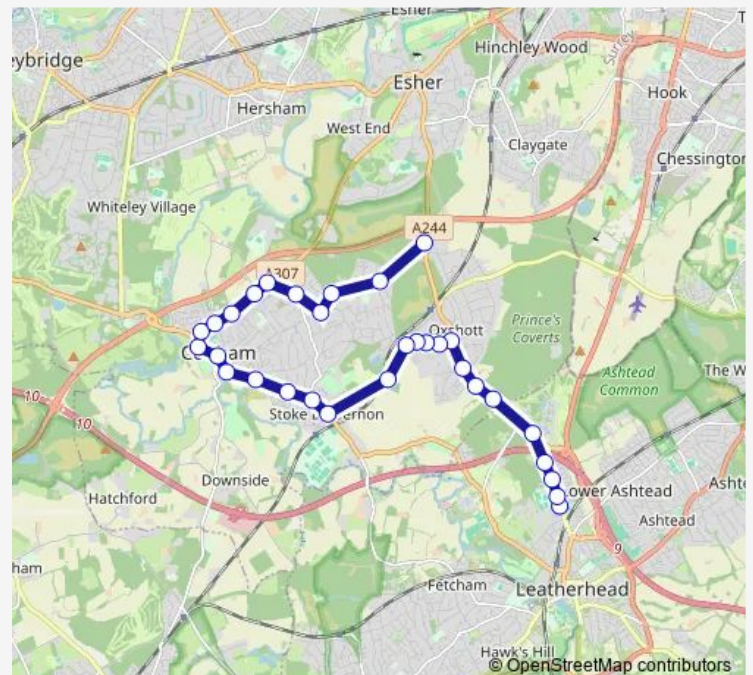

Bus 862 Oxshott - Leatherhead

[Go to website](#)

Direction

Gunters Mead — Grange Road

30 stops

[Open route schedule](#)

- Gunters Mead
- Sandy Lane
- Sandy Lane West
- Miles Lane
- Audley Fairmile
- Fairmile Lane
- Cobham Free School
- Icklingham Road
- Community Hospital
- Free School
- Between Streets
- High Street
- Tilt Road
- Oak Road
- Knowle Park
- Station Road
- Blundel Lane
- Clock House Mead
- Steel's Lane
- St Andrew's Church
- Royal Kent School

Route schedule

Gunters Mead — Grange Road

Monday	07:30
Tuesday	07:30
Wednesday	07:30
Thursday	07:30
Friday	07:30
Saturday	—
Sunday	—

Route info

Direction: Gunters Mead

Stops: 30

Trip Duration: 0 hour 50 min

862 — Oxshott - Leatherhead

Oakshade Road

Danes Way

Spinneycroft

Oxshott Mead

Pachesham Park

Oxshott Road

Regent Park

Route info

Direction: All Saints School

Stops: 31

Trip Duration: 0 hour 35 min

Cobham Free School

Audley Fairmile

Miles Lane

Sandy Lane West