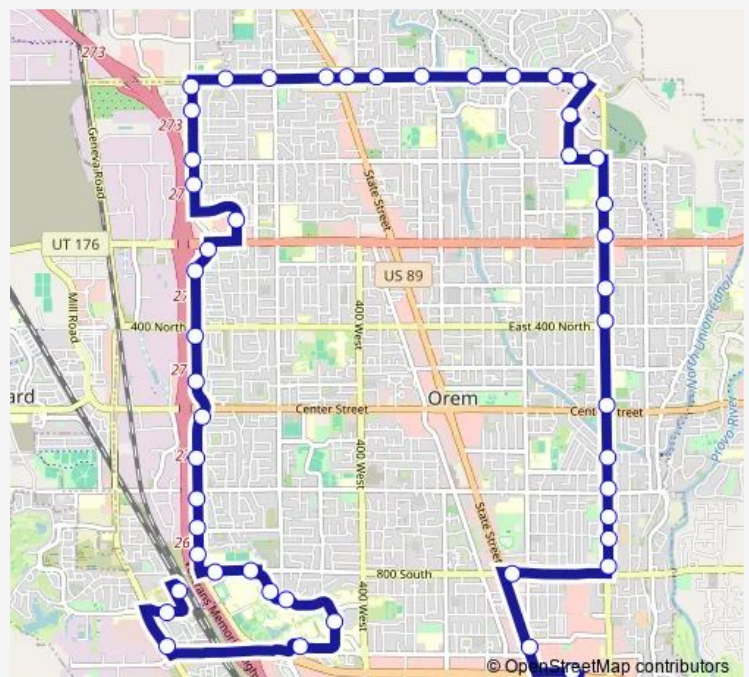

1200 W @ 720 N

980 W @ 919 N

1200 W @ 1086 N

Route schedule

Orem Central Station (Bay F) — University Place Station (Wb)

Monday 06:09-20:09

Tuesday 06:09-20:09

Wednesday 06:09-20:09

Thursday 06:09-20:09

Friday 06:09-20:09

Saturday 06:09-20:09

Sunday —

Route info

Direction: Orem Central Station (Bay F)

Stops: 50

Trip Duration: 0 hour 46 min

862 — Orem East/West

1200 W / 1200 N (Nb)

1200 W / 1300 N (Nb)

1200 W / 1420 (Nb)

1200 W @ 1586 N

1600 N @ 1035 W

1600 N @ 755 W

1600 N @ 525 W

Research Way @ 1243 N

1200 N @ 762 E

800 E @ 985 N

800 E / 800 N (Sb)

800 E @ 579 N

800 E @ 375 N

800 E @ 32 S

800 E @ 220 S