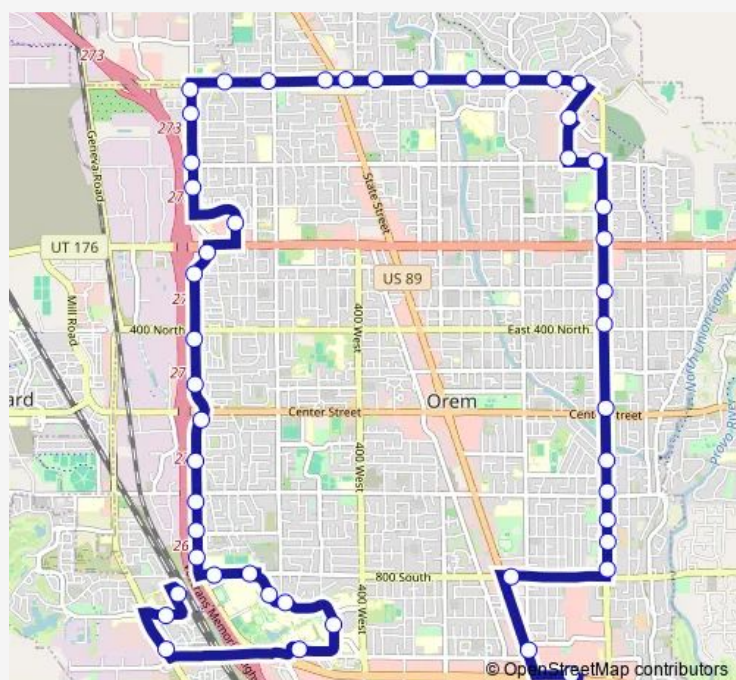

1200 W @ 720 N

980 W @ 919 N

1200 W @ 1086 N

Route schedule

Orem Central Station (Bay F) — University Place Station (Wb)

Monday	06:09-20:09
Tuesday	06:09-20:09
Wednesday	06:09-20:09
Thursday	06:09-20:09
Friday	06:09-20:09
Saturday	06:09-20:09
Sunday	—

Route info

Direction: Orem Central Station (Bay F)

Stops: 50

Trip Duration: 0 hour 46 min

862 — Orem East/West

1200 W / 1200 N (Nb)

1200 W / 1300 N (Nb)

1200 W / 1420 (Nb)

Tuesday 06:01-21:01

Wednesday 06:01-21:01

Thursday 06:01-21:01

Friday 06:01-21:01

Saturday 06:07-21:07

Sunday —

Route info

Direction: University Place Station (Wb)