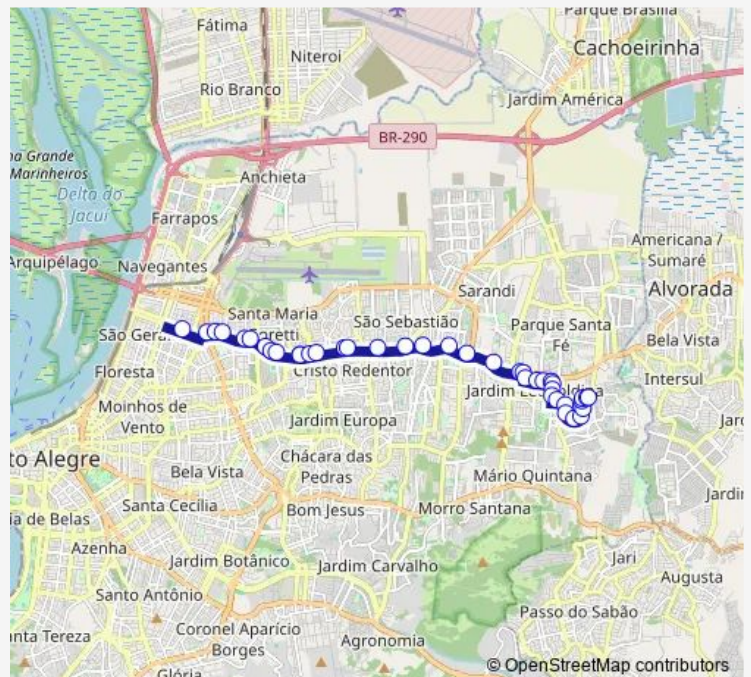

Thursday 05:50-21:30

Friday 05:50-21:30

Saturday 06:20-18:53

Sunday —

Route info

Direction: Adelino Ferreira Jardim DF 349

Stops: 35

Trip Duration: 0 hour 38 min