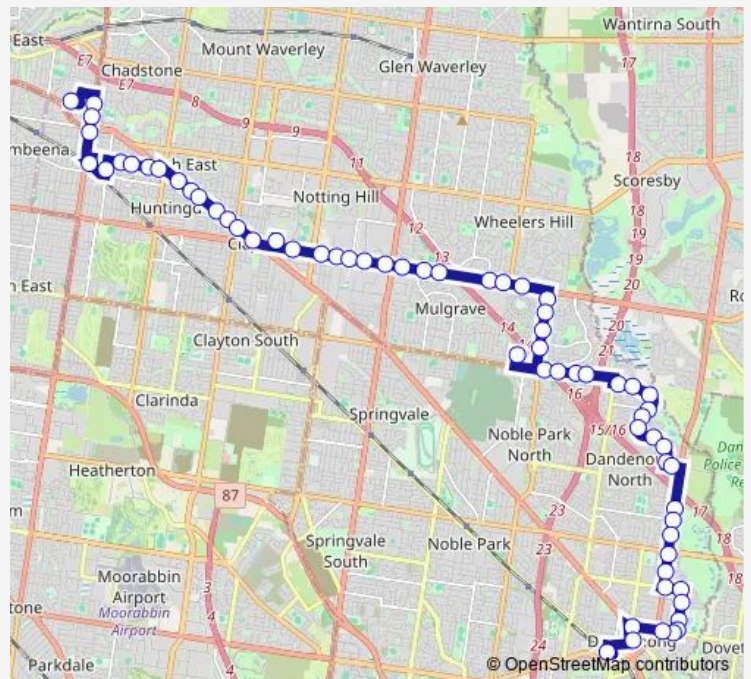

Centre for Nanofabrication/Wellington Rd (Clayton)

Route schedule

Chadstone Shopping Centre/Eastern Access Rd (Malvern East) — Dandenong Station/Foster St (Dandenong)

Monday 06:20-21:10

Tuesday 06:20-21:10

Wednesday 06:20-21:10

Thursday 06:20-21:10

Friday 06:20-21:10

Saturday 08:09-21:02

Sunday 09:08-21:06

Route info

Direction: Chadstone Shopping Centre/Eastern Access Rd (Malvern East)

Stops: 64

Trip Duration: 1 hour 11 min

Henderson Rd/Wellington Rd (Clayton)

Nantilla Rd/Wellington Rd (Clayton)

227-243 Wellington Rd (Mulgrave)

Springvale Rd/Wellington Rd (Mulgrave)

Enterprise Ct/Wellington Rd (Mulgrave)

Wanda St/Wellington Rd (Mulgrave)

Lea Rd/Wellington Rd (Mulgrave)

Brandon Park Dr/Wellington Rd (Wheelers Hill)

Mulgrave Country Club/Wellington Rd (Wheelers Hill)

Waverley Park/Wellington Rd (Wheelers Hill)