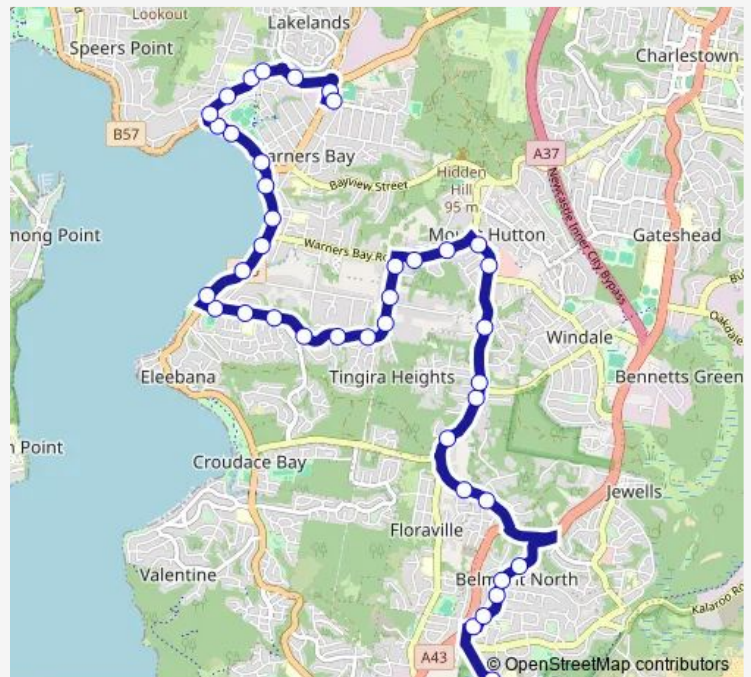

Route schedule

Belmont Christian College, John Fisher Rd — Warners Bay High School, Myles Av

Monday	14:58
Tuesday	14:58
Wednesday	14:58
Thursday	14:58
Friday	14:58
Saturday	—
Sunday	—

Route info

Direction: Belmont Christian College, John Fisher Rd

Stops: 40

Trip Duration: 0 hour 30 min

862 — Warners Bay High School to Belmont Christian College

Glad Gunson Dr At Leasingham Cl

105 Glad Gunson Dr

Glad Gunson Dr At Rothbury St

Eleebana Public School, Glad Gunson Dr

King St After Hillsborough Rd

Warners Bay High School, Myles Av

## Route info

Direction: Myles Av Opp Warners Bay High School

Stops: 40

Trip Duration: 0 hour 30 min

Warners Bay Rd After Old Warners Bay Rd

Wilsons Rd Opp Tango St

Lake Macquarie Fair, Wilsons Rd

Violet Town Rd Opp Sanctuary Gr