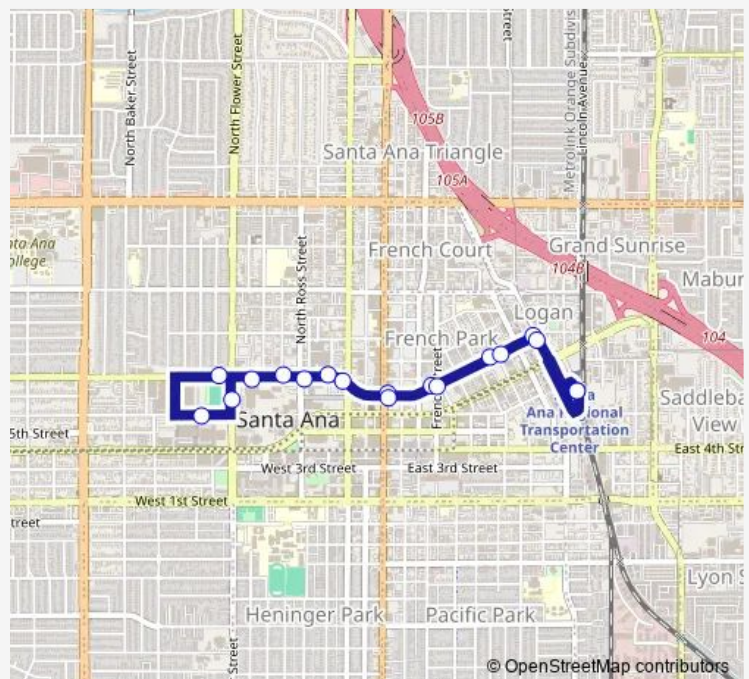

### Direction

THE Depot AT Santa ANA Dock 1 — THE Depot AT Santa ANA Dock 1

18 stops

[Open route schedule](#)

THE Depot AT Santa ANA Dock 1

CIVIC CENTER-SANTIAGO

CIVIC CENTER-GARFIELD

CIVIC CENTER-FRENCH

Civic Center-Broadway

CIVIC CENTER-MAIN

CIVIC CENTER-FRENCH

CIVIC CENTER-GARFIELD

SANTIAGO-CIVIC CENTER

THE Depot AT Santa ANA Dock 1

### Route schedule

THE Depot AT Santa ANA Dock 1 — THE Depot AT Santa ANA Dock 1

Monday 04:55-23:50

Tuesday 04:55-23:50

Wednesday 04:55-23:50

Thursday 04:55-23:50

Friday 04:55-23:50

Saturday 06:00-23:50

### Route info

Direction: THE Depot AT Santa ANA Dock 1

Stops: 18

Trip Duration: 0 hour 17 min

862 Bus time schedules and route maps are available in an offline PDF at [busmaps.com](https://busmaps.com). Use the [busmaps.com](https://busmaps.com) website to see live bus times, train schedule or subway schedule, and step-by-step directions for all public transit in Santa Ana