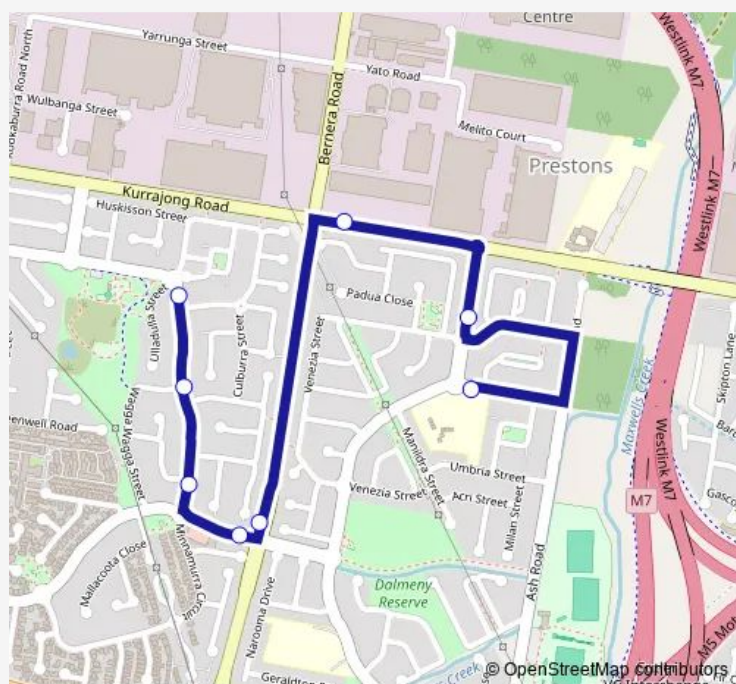

School Bus 1023 Braidwood and Mollymook to Dalmeny Ps

[Go to website](#)

Direction

Braidwood Dr Before Mollymook St — Dalmeny Public School, Dalmeny Dr

8 stops

[Open route schedule](#)

Braidwood Dr Before Mollymook St

Braidwood Dr Opp Wagga Wagga St

Tolland St Opp Braidwood Dr

Wroxham St Before Bernera Rd

Bernera Rd After Wroxham St

Kurrajong Rd After Bernera Rd

San Marino Dr Before Sicilia St

Dalmeny Public School, Dalmeny Dr

Route schedule

Braidwood Dr Before Mollymook St — Dalmeny Public School, Dalmeny Dr

| | |
|-----------|-------|
| Monday | 08:35 |
| Tuesday | 08:35 |
| Wednesday | 08:35 |
| Thursday | 08:35 |
| Friday | — |
| Saturday | — |
| Sunday | — |

Route info

Direction: Braidwood Dr Before Mollymook St

Stops: 8

Trip Duration: 0 hour 17 min

1023 — Braidwood and Mollymook to Dalmeny Ps

1023 School Bus time schedules and route maps are available in an offline PDF at busmaps.com. Use the busmaps.com website to see live bus times, train schedule or subway schedule, and step-by-step directions for all public transit in Liverpool