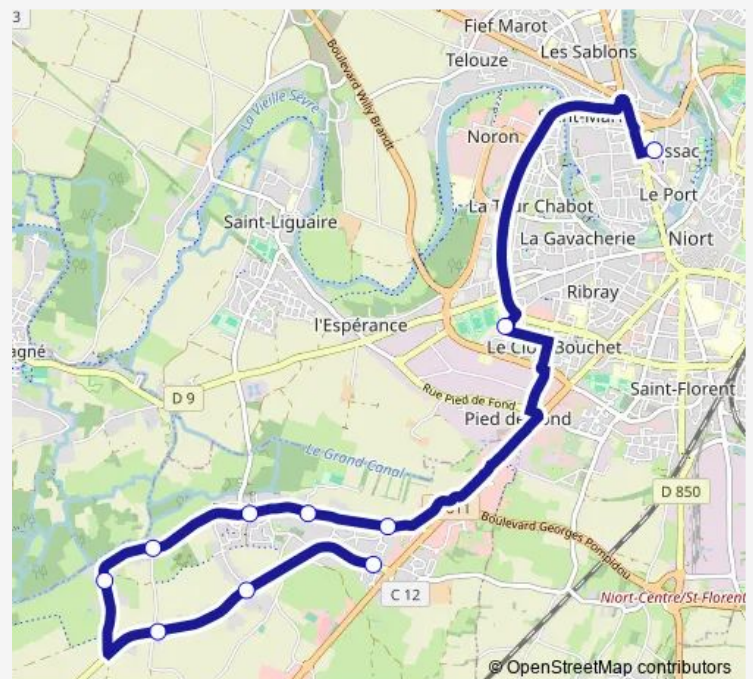

Direction

Lycee Jean Mace — Montamisse

10 stops

[Open route schedule](#)

Lycee Jean Mace

Lycee Venise Verte

Taillees

Guibert

Bessines Mairie

Breuil Marais

Jean Richard

Potence

Gravee

Montamisse

Route schedule

Lycee Jean Mace — Montamisse

Monday 18:05

Tuesday 18:05

Wednesday —

Thursday 18:05

Friday 18:05

Saturday —

Sunday —

Route info

Direction: Lycee Jean Mace

Stops: 10

Trip Duration: 0 hour 39 min