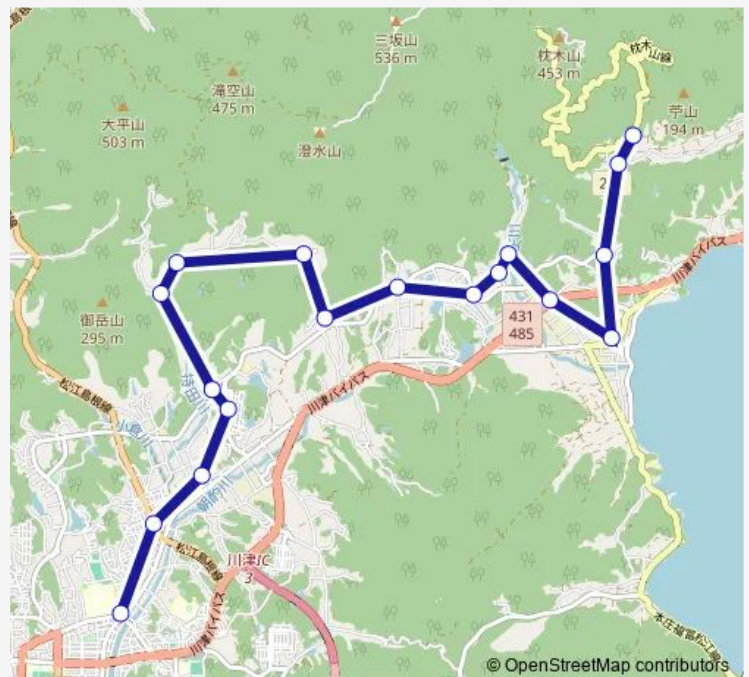

Route schedule

川津 — 枕木

Monday 11:20-16:10

Tuesday 11:20-16:10

Wednesday 11:20-16:10

Thursday 11:20-16:10

Friday 11:20-16:10

Saturday 11:20-16:10

Sunday —

Route info

Direction: 川津

Stops: 18

Trip Duration: 0 hour 39 min

■ 本庄・持田：枕木線

BusMaps

Direction

Tuesday 07:30-14:15

Wednesday 07:30-14:15

Thursday 07:30-14:15

Friday 07:30-14:15

Saturday 07:30-14:15

Sunday —

Route info

Direction: 枕木