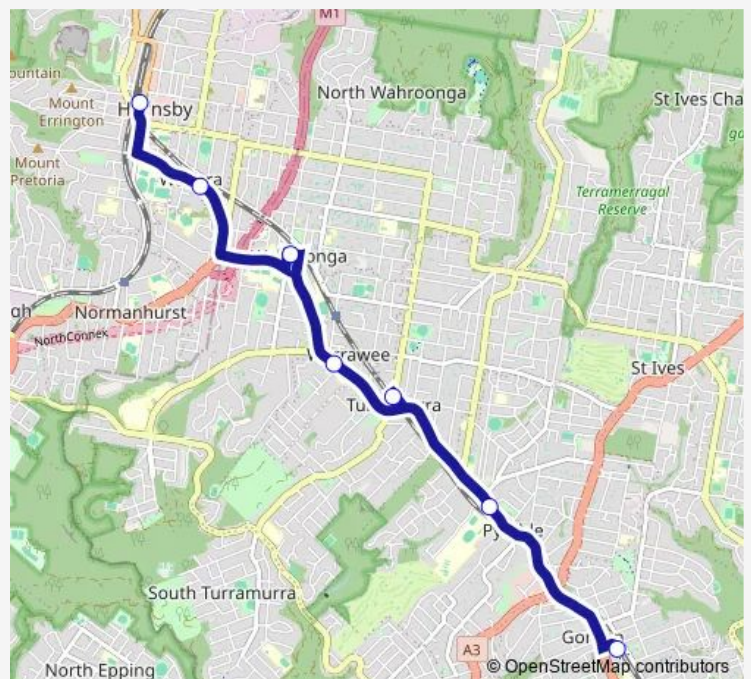

Waitara Station, Pacific Hwy

Railway Av At Coonanbarra Rd

Pacific Hwy At Eulbertie Av

Turrumurra Station, Stand B

Pymble Station, Pacific Hwy

Gordon Station, Stand C

Route schedule

Hornsby Station, Stand C — Gordon Station, Stand C

Monday —

Tuesday —

Wednesday —

Thursday 21:40-23:41

Friday —

Saturday —

Sunday —

Route info

Direction: Hornsby Station, Stand C

Stops: 7

Trip Duration: 0 hour 27 min

47t1 — Hornsby, then all stations to Gordon

Direction

Gordon Station, Stand C — Hornsby Station, George St

7 stops

[Open route schedule](#)

Route schedule

Gordon Station, Stand C — Hornsby Station, George St

Monday	—
Tuesday	—
Wednesday	—
Thursday	22:04-01:25 ⁺¹
Friday	—
Saturday	—
Sunday	—

Route info

Direction: Gordon Station, Stand C

Stops: 7