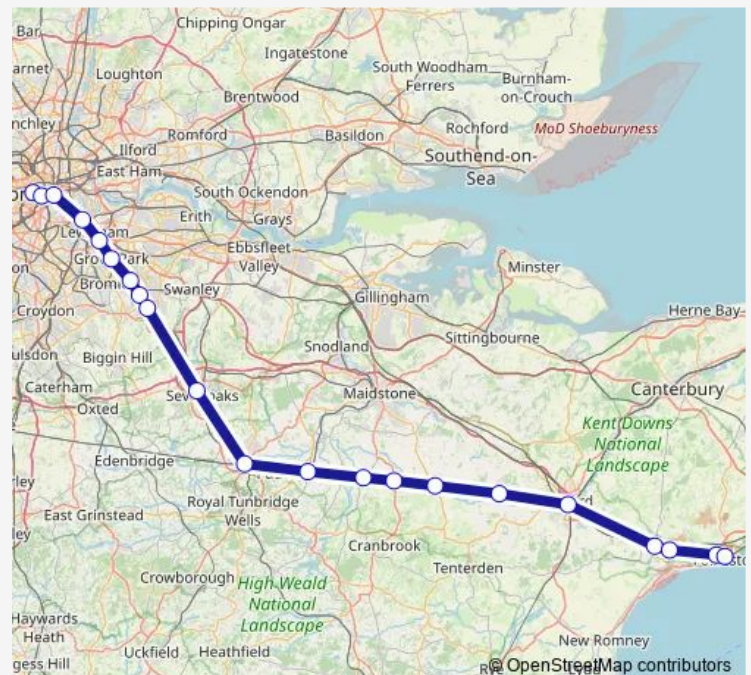

Tonbridge

Paddock Wood

Marden

Staplehurst

Headcorn

Pluckley

Ashford International

Westenhanger

Sandling

Folkestone West

Folkestone Central

Route schedule

London Charing Cross — Folkestone Central

Monday —

Tuesday —

Wednesday —

Thursday —

Friday —

Saturday 23:40

Sunday —

Route info

Direction: London Charing Cross

Stops: 21

Trip Duration: 1 hour 44 min