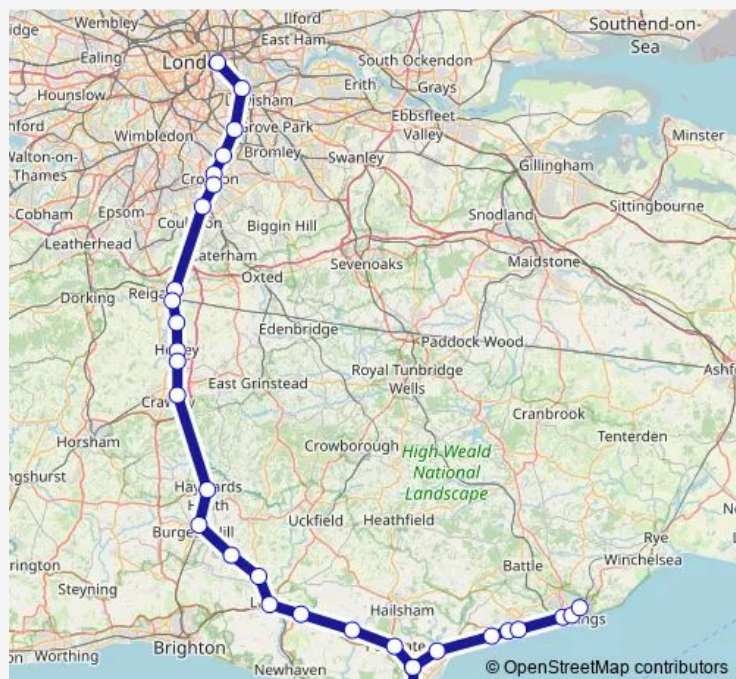

### Route schedule

London Bridge — Ore

Monday —

Tuesday —

Wednesday —

Thursday —

Friday —

Saturday

### Route info

Direction: London Bridge

Stops: 31

Trip Duration: 2 hour 23 min

■ Sn:Lbg->Ore — SN train service from LBG to Ore

Hampden Park (Sussex)

Eastbourne

Hampden Park (Sussex)

## Direction

London Bridge — Ore

25 stops

[Open route schedule](#)

London Bridge

New Cross Gate

Sydenham

Norwood Junction

## Route schedule

London Bridge — Ore

Monday

—

Tuesday

—

Wednesday

—