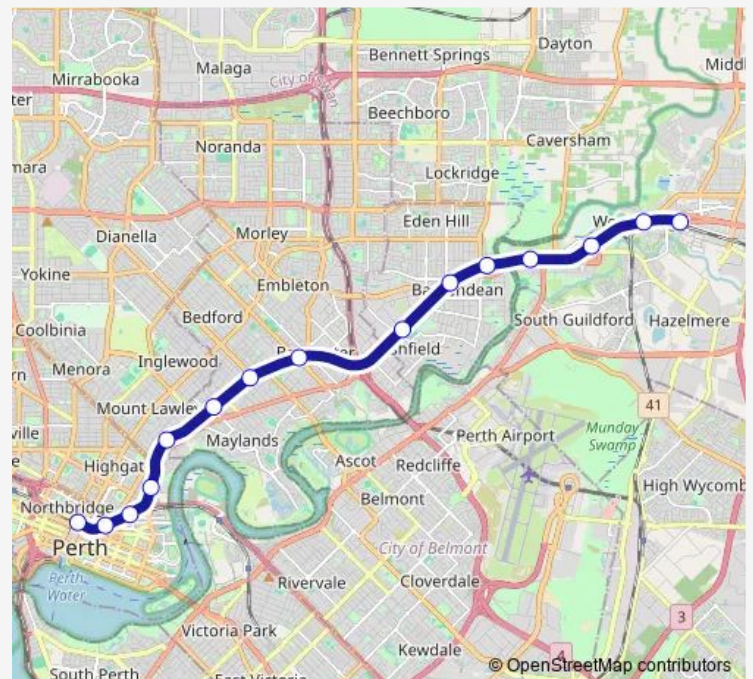

Tuesday 05:29

Wednesday 05:29

Thursday 05:29

Friday 05:29-02:15⁺¹

Saturday 06:56-02:15⁺¹

Sunday 07:11-07:41

Route info

Direction: Perth Stn Platform 9

Stops: 15

Trip Duration: 0 hour 26 min

Midland Line

Direction

Midland Stn Platform 3 — Perth Stn Platform 7

15 stops

[Open route schedule](#)

Midland Stn Platform 3

Woodbridge Stn Platform 1

East Guildford Stn Platform 1

Guildford Stn Platform 1

Success Hill Stn Platform 1

Bassendean Stn Platform 1

Ashfield Stn Platform 1

Bayswater Stn Platform 1

Meltham Stn Platform 1