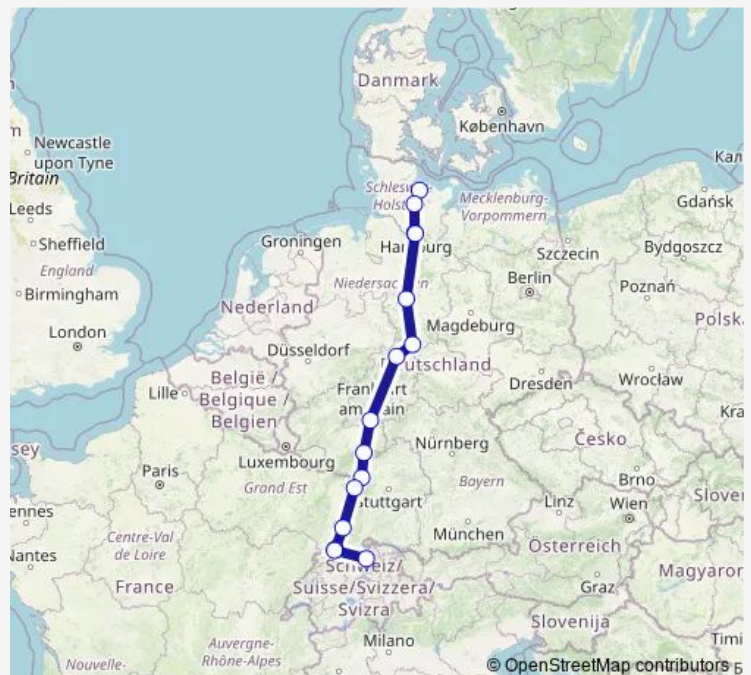

Rail ICE 77

[Go to website](#)

Direction

Kiel Hbf — Zürich Hb

15 stops

[Open route schedule](#)

Kiel Hbf

Neumünster

Hamburg Dammtor

Hamburg Hbf

Hannover Hbf

Göttingen

Kassel-Wilhelmshöhe

Frankfurt(Main)Hbf

Mannheim Hbf

Karlsruhe Hbf

Baden-Baden

Freiburg(Breisgau) Hbf

Basel Bad Bf

Basel Sbb

Zürich Hb

Route schedule

Kiel Hbf — Zürich Hb

Monday 11:13

Tuesday 11:13

Wednesday 11:13

Thursday 11:13

Friday 11:13

Saturday 10:40-11:13

Sunday 10:40-11:13

Route info

Direction: Kiel Hbf

Stops: 15

Trip Duration: 8 hour 47 min

ICE 77