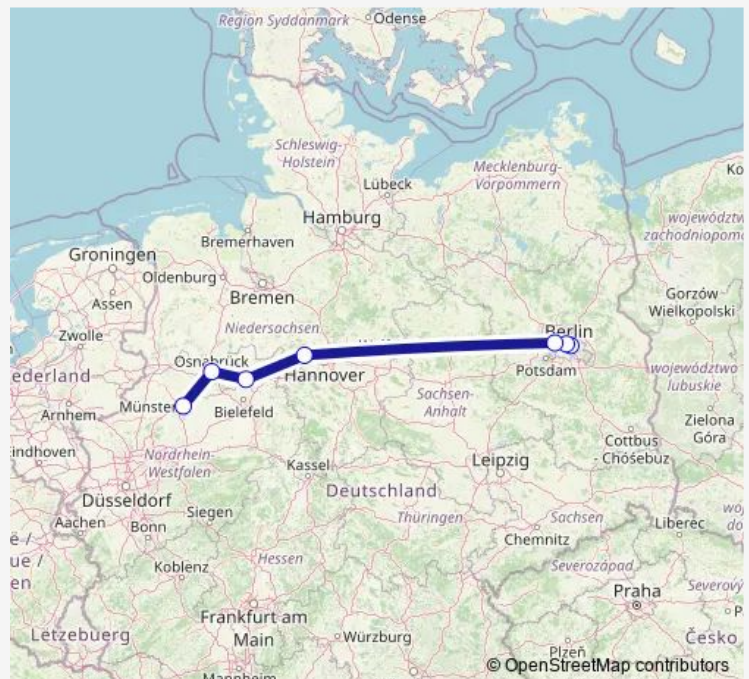

Bünde(Westf)

Osnabrück Hbf

Münster(Westf)Hbf

### Route schedule

Berlin Ostbahnhof — Münster(Westf)Hbf

Monday 19:33

Tuesday —

Wednesday —

Thursday —

Friday 19:33

Saturday —

### Route info

Direction: Berlin Ostbahnhof

Stops: 7

Trip Duration: 4 hour 0 min

ICE 77

## Route info

Direction: Berlin Ostbahnhof

Stops: 6

Trip Duration: 4 hour 1 min