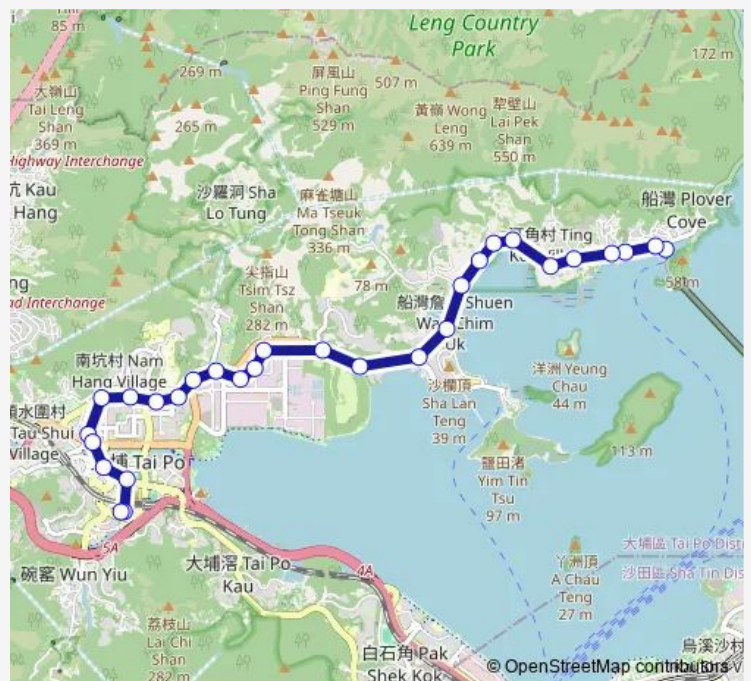

Monday 05:25-19:55

Tuesday 05:25-19:55

Wednesday 05:25-19:55

Thursday 05:25-19:55

Friday 05:25-19:55

Saturday 05:25-22:50

Sunday 05:25-21:10

Route info

Direction: [Kmb] TAI MEI TUK BUS Terminus

Stops: 29

Trip Duration: 0 hour 40 min

75K — TAI MEI TUK - TAI PO Market Station

[Kmb+Ctb] TAI Yuen Estate/
Tai Yuen Estate, Ting
KOK Road[[Kmb] TAI Yuen Estate

[Kmb+Ctb] Immanuel Lutheran College/
Immanuel
Lutheran College, Ting KOK Road[[Kmb] Immanuel
Lutheran College

Direction: [Kmb] TAI PO Market Station BUS Terminus[[Lwb] TAI PO Market Station

Stops: 29

Trip Duration: 0 hour 40 min

[Kmb] PO SUM Pai

[Kmb] LAI PEK Shan

[Kmb] Green Cove

[Kmb] Ting Kok

[Kmb] Shan Liu