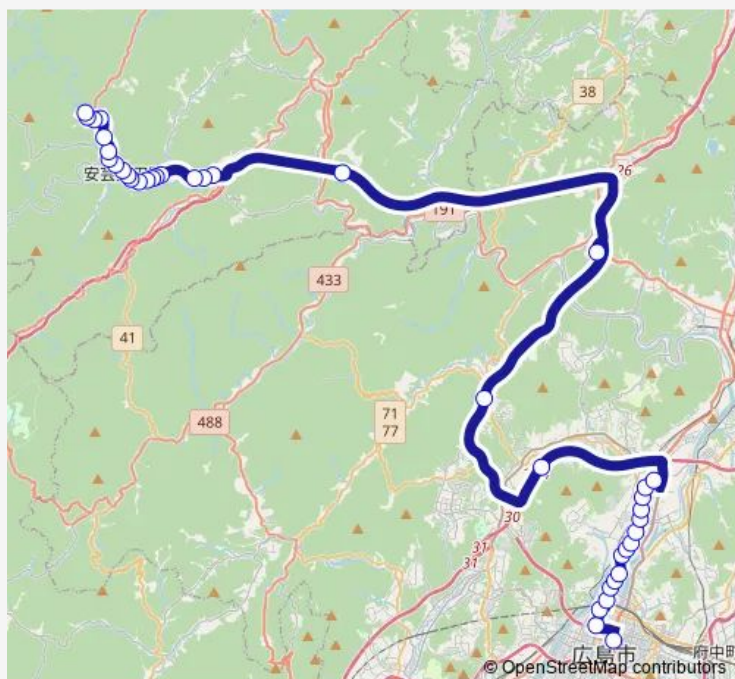

Thursday 08:18-19:20

Friday 08:18-19:20

Saturday 08:18-19:20

Sunday 08:18-19:20

Route info

Direction: 広島バスセンター

Stops: 39

Trip Duration: 1 hour 19 min

Saturday 06:20-15:00

Sunday 06:20-15:00

Route info

Direction: 三段峡

Stops: 39

Trip Duration: 1 hour 21 min

下古市

安佐南警察署前