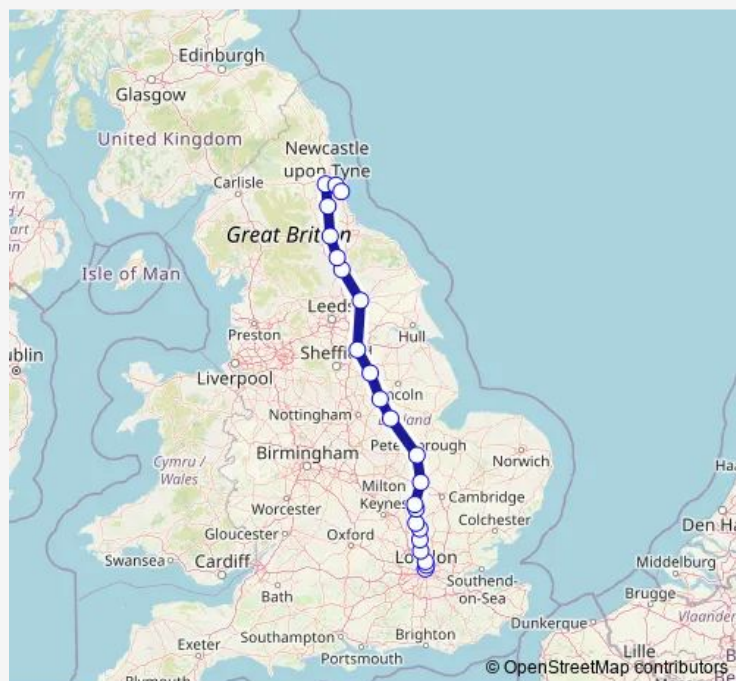

Newark North Gate

Retford

Doncaster

York

Thirsk

Northallerton

Darlington

Durham

Newcastle

### Route schedule

London Kings Cross — Sunderland

Monday 20:00

Tuesday 20:00

Wednesday 20:00

Thursday 20:00

Friday 20:00

Saturday —

### Route info

Direction: London Kings Cross

Stops: 23

Trip Duration: 3 hour 23 min

■ Gr:Kgx->Sun — GR train service from KGX to Sun

Brockley Whins

Sunderland

Gr:Kgx->Sun Rail time schedules and route maps are available in an offline PDF at [busmaps.com](https://busmaps.com). Use the [busmaps.com](https://busmaps.com) website to see live bus times, train schedule or subway schedule, and step-by-step directions for all public transit in Northallerton