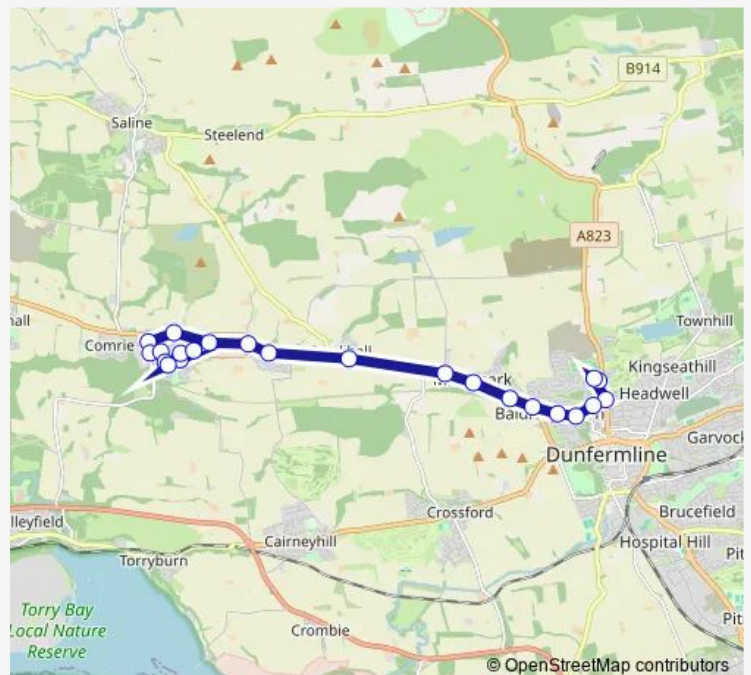

Monday 08:22

Tuesday 08:22

Wednesday 08:22

Thursday 08:22

Friday 08:22

Saturday —

Sunday —

Route info

Direction:

Stops: 0

Trip Duration: — min

■ QA7 — Oakley - Dunfermline Queen Anne High School

Direction

Queen Anne High School — Burnside Terrace

23 stops

[Open route schedule](#)

Queen Anne High School

Queen Anne High School

Broomhead Drive

Broomhead Flats

Trenchard Place

Mclean Primary School

William Street

Milesmark Primary School