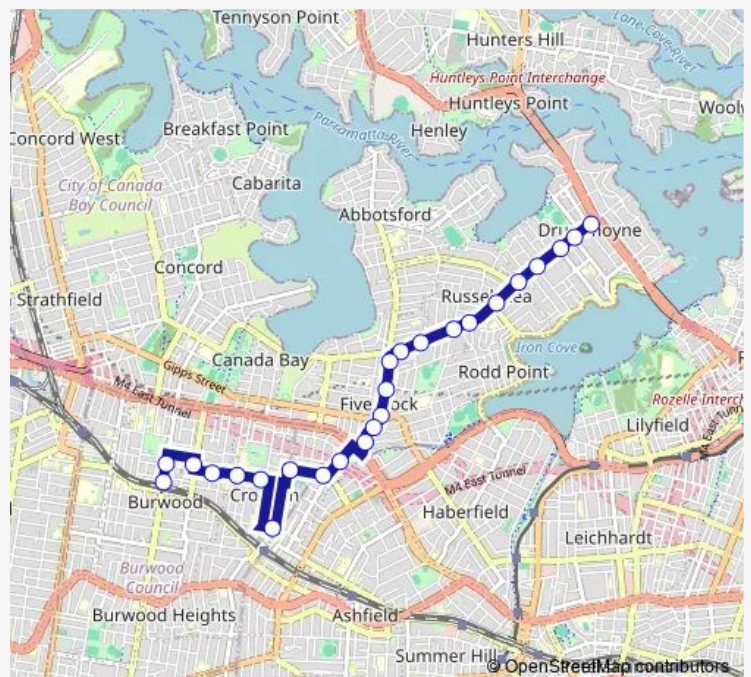

School Bus 757s Drummoyne to Burwood Station

[Go to website](#)

Direction

Drummoyne Fire Station, Lyons Rd — Burwood Station, Burwood Rd, Stand H

25 stops

[Open route schedule](#)

Drummoyne Fire Station, Lyons Rd

Church St After Croydon Rd

Centenary Park, Church St

Presbyterian Ladies College, Boundary St

Queen St Opp Blair Park

Queen St Opp Burwood Girls High School

Route schedule

Drummoyne Fire Station, Lyons Rd — Burwood Station, Burwood Rd, Stand H

Monday	07:36
Tuesday	07:36
Wednesday	07:36
Thursday	07:36
Friday	—
Saturday	—
Sunday	—

Route info

Direction: Drummoyne Fire Station, Lyons Rd

Stops: 25

Trip Duration: 0 hour 33 min

757s — Drummoyne to Burwood Station

Victoria St At Boronia Av

Westfield Burwood, Shaftesbury Rd

Westfield Burwood, Burwood Rd

Burwood Station, Burwood Rd, Stand H

757s School Bus time schedules and route maps are available in an offline PDF at busmaps.com. Use the busmaps.com website to see live bus times, train schedule or subway schedule, and step-by-step directions for all public transit in Sydney