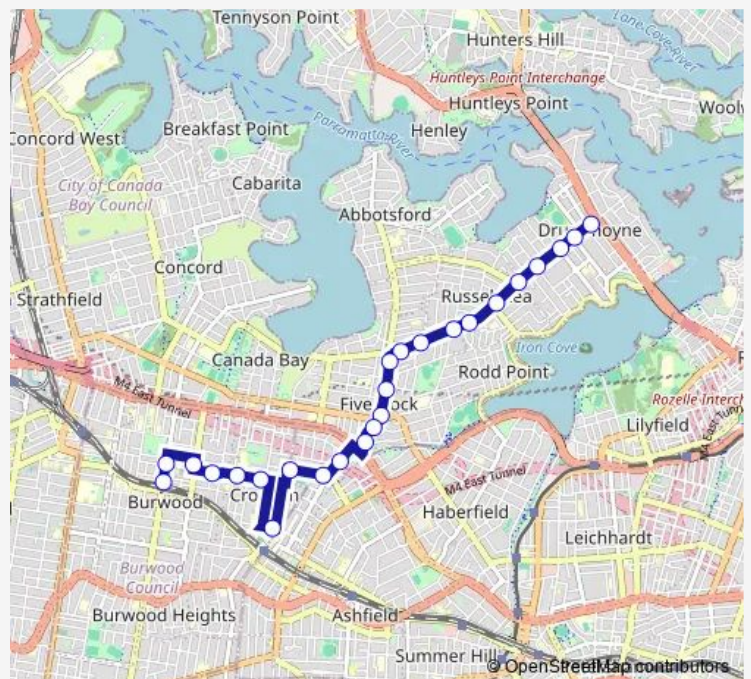

Church St After Croydon Rd

Centenary Park, Church St

Presbyterian Ladies College, Boundary St

Queen St Opp Blair Park

Queen St Opp Burwood Girls High School

Route schedule

Drummoyne Fire Station, Lyons Rd — Burwood Station, Burwood Rd, Stand H

Monday	07:36
Tuesday	07:36
Wednesday	07:36
Thursday	07:36
Friday	07:36
Saturday	—
Sunday	—

Route info

Direction: Drummoyne Fire Station, Lyons Rd

Stops: 25

Trip Duration: 0 hour 33 min

757s — Drummoyne to Burwood Station