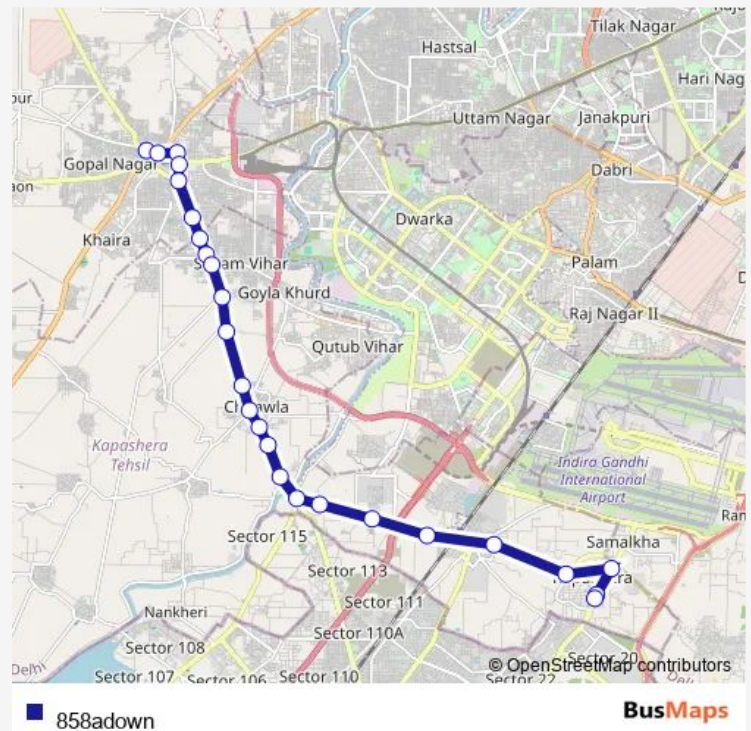

Bus 858adown

[Go to website](#)

Direction

Najafgarh Terminal — Kapashera Border

25 stops

[Open route schedule](#)

Najafgarh Terminal

Jharoda Crossing

Health Centre

Najafgarh Delhi Gate

Chawla Stand Najafgarh

BDO Office Roshan Pura

Durga Vihar

Deenpur Village

Goela Dairy Crossing

Jhatikara Crossing

Bamnoli Crossing

Bijwasan Railway Station

Shri Golok Dham Bijwasan School

Route schedule

Najafgarh Terminal — Kapashera Border

Monday 11:48-14:16

Tuesday 11:48-14:16

Wednesday 11:48-14:16

Thursday 11:48-14:16

Friday 11:48-14:16

Saturday 11:48-14:16

Sunday 11:48-14:16

Route info

Direction: Najafgarh Terminal

Stops: 25

Trip Duration: 1 hour 9 min