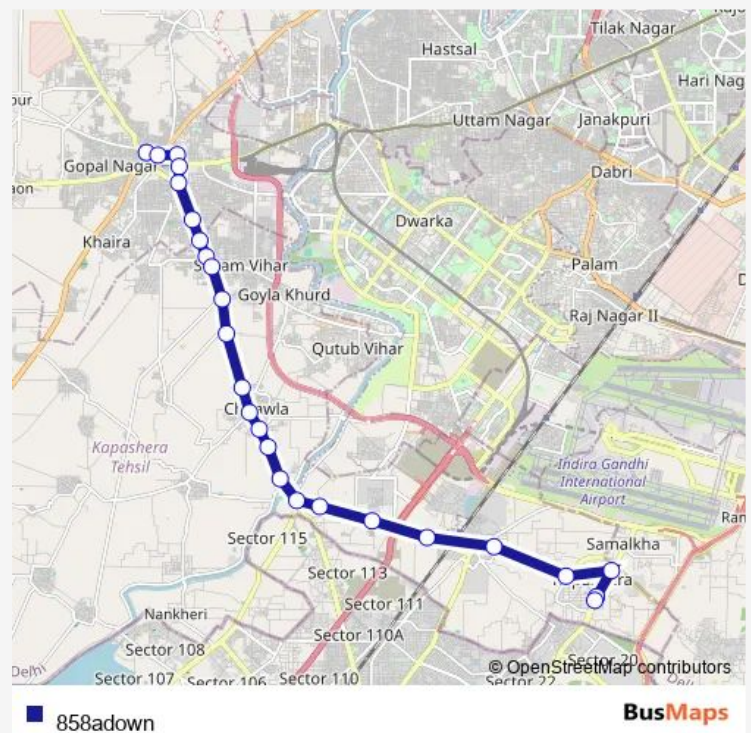

Bus 858adown

[Go to website](#)

Direction

Najafgarh Terminal — Kapashera Border

25 stops

[Open route schedule](#)

Najafgarh Terminal

Jharoda Crossing

Health Centre

Najafgarh Delhi Gate

Chawla Stand Najafgarh

BDO Office Roshan Pura

Durga Vihar

Deenpur Village

Goela Dairy Crossing

Jhatikara Crossing

Bamnoli Crossing

Bijwasan Railway Station

Shri Golok Dham Bijwasan School

Route schedule

Najafgarh Terminal — Kapashera Border

Monday 11:48-14:16

Tuesday 11:48-14:16

Wednesday 11:48-14:16

Thursday 11:48-14:16

Friday 11:48-14:16

Saturday 11:48-14:16

Sunday 11:48-14:16

Route info

Direction: Najafgarh Terminal

Stops: 25

Trip Duration: 1 hour 9 min