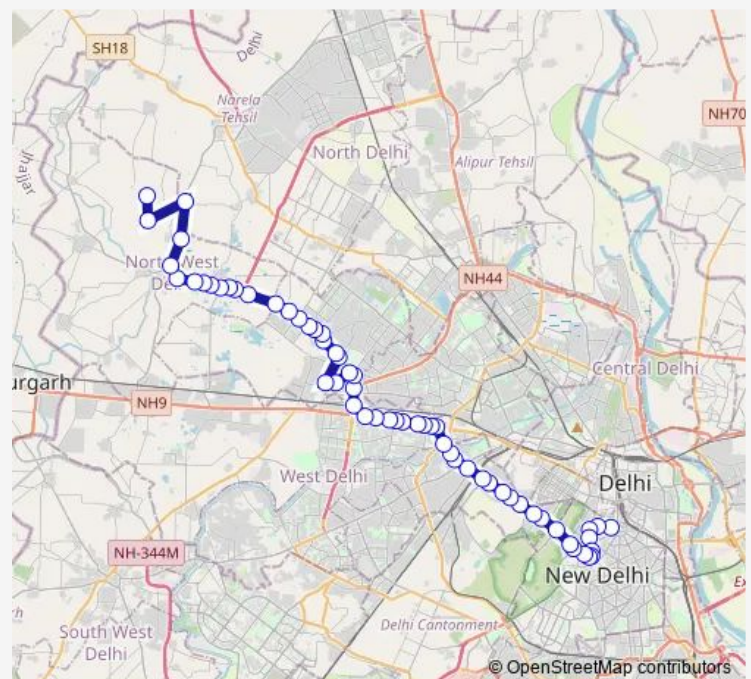

Thursday 08:15-22:30

Friday 08:15-22:30

Saturday 08:15-22:30

Sunday 08:15-22:30

Route info

Direction: Shivaji Stadium Terminal

Stops: 59

Trip Duration: 2 hour 20 min

■ 962aup

BusMaps

Punjabi Bagh Terminal

Maharaja Agrasen Hospital

Shivaji Park

SPM College

Madipur Village

Madipur JJ Colony