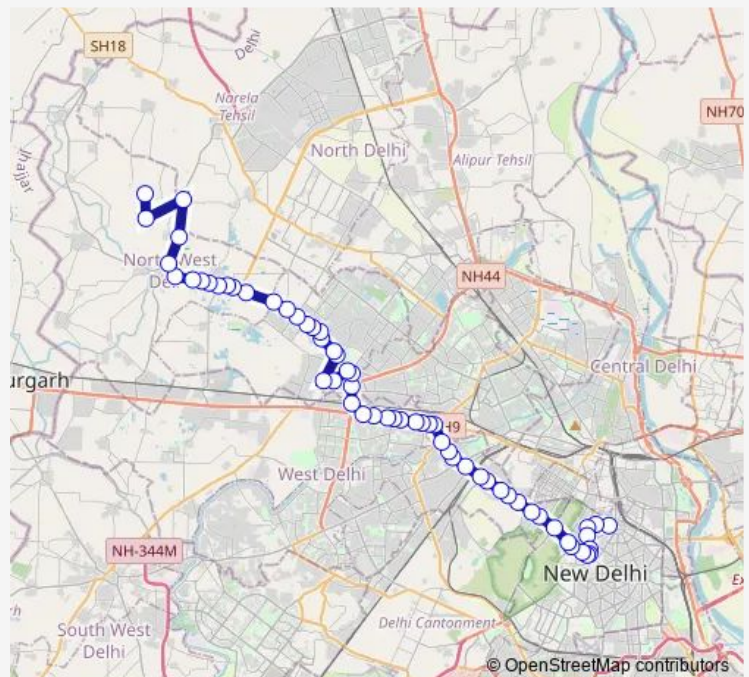

Thursday 08:15-22:30

Friday 08:15-22:30

Saturday 08:15-22:30

Sunday 08:15-22:30

Route info

Direction: Shivaji Stadium Terminal

Stops: 59

Trip Duration: 2 hour 20 min

■ 962aup

BusMaps

Punjabi Bagh Terminal

Maharaja Agrasen Hospital

Shivaji Park

SPM College

Madipur Village

Madipur JJ Colony