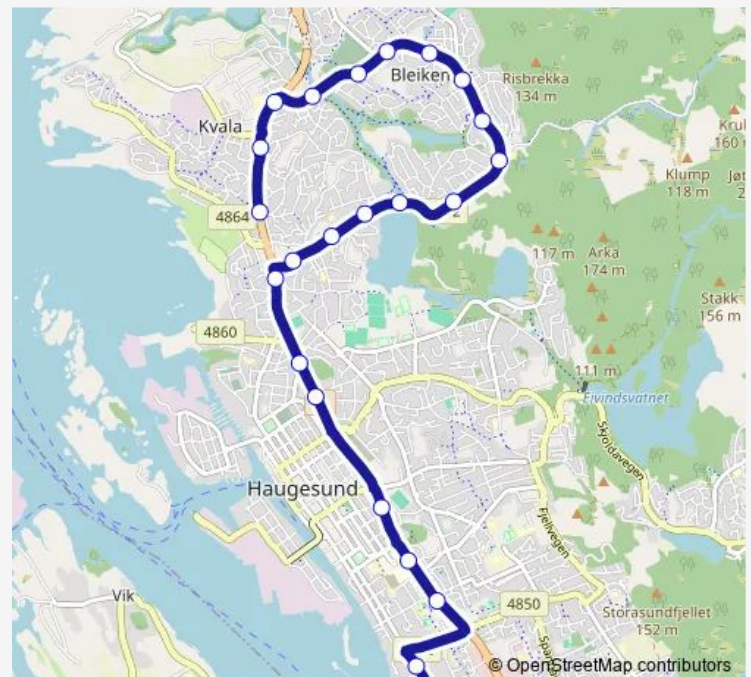

Haugesund sjukehus

Lillesund skole

## Route schedule

Dukkelunden — Karmsund vgs.

Monday 07:28

Tuesday 07:28

Wednesday 07:28

Thursday 07:28

Friday 07:28

Saturday —

## Route info

Direction: Dukkelunden

Stops: 23

Trip Duration: 0 hour 27 min

■ SK0610

BusMaps

Sankt Franciscus

Karmsund vgs.