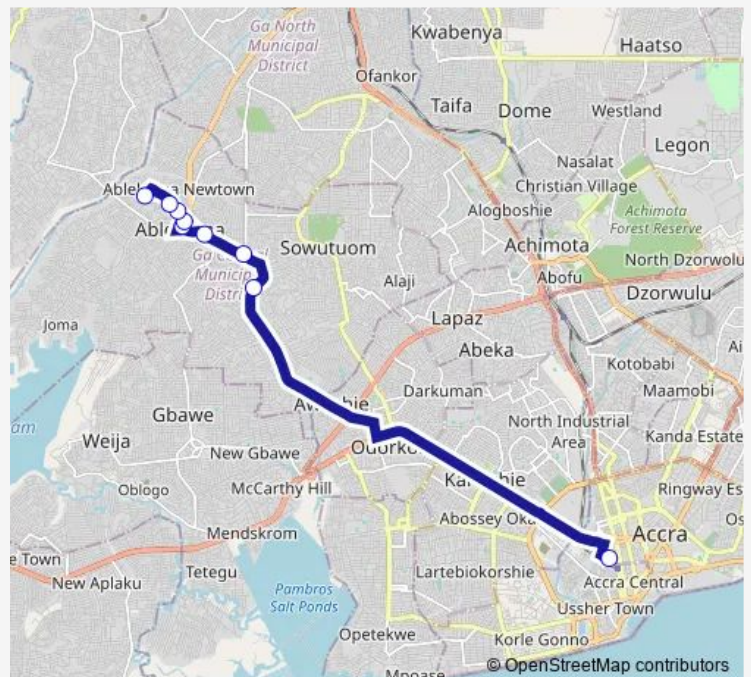

Fan Milk Junction

Pentecost Junction

Ablekuma Junction

Ablekuma Park

Ablekuma Pharmacy

New Town 223

Terminal Ablekuma

Route schedule

Terminal Accra Cmb — Terminal Ablekuma

Monday 06:22

Tuesday 06:22

Wednesday 06:22

Thursday 06:22

Friday 06:22

Saturday 06:22

Sunday 06:22

Route info

Direction: Terminal Accra Cmb

Stops: 9

Trip Duration: 2 hour 33 min

223A — Accra CMB to Ablekuma

223A Bus time schedules and route maps are available in an offline PDF at busmaps.com. Use the busmaps.com website to see live bus times, train schedule or subway schedule, and step-by-step directions for all public transit in Accra