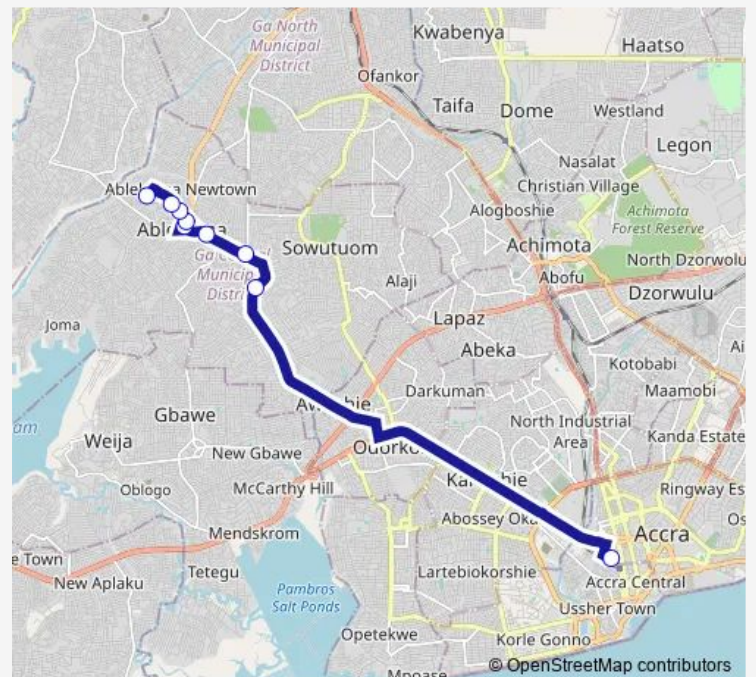

Bus 223a Accra CMB to Ablekuma

[Go to website](#)

Direction

Terminal Accra Cmb — Terminal Ablekuma

9 stops

[Open route schedule](#)

Terminal Accra Cmb

Nic

Fan Milk Junction

Pentecost Junction

Ablekuma Junction

Ablekuma Park

Ablekuma Pharmacy

New Town 223

Terminal Ablekuma

Route schedule

Terminal Accra Cmb — Terminal Ablekuma

Monday 06:22

Tuesday 06:22

Wednesday 06:22

Thursday 06:22

Friday 06:22

Saturday 06:22

Sunday 06:22

Route info

Direction: Terminal Accra Cmb

Stops: 9

Trip Duration: 2 hour 33 min

223a — Accra CMB to Ablekuma

223a Bus time schedules and route maps are available in an offline PDF at busmaps.com. Use the busmaps.com website to see live bus times, train schedule or subway schedule, and step-by-step directions for all public transit in Accra