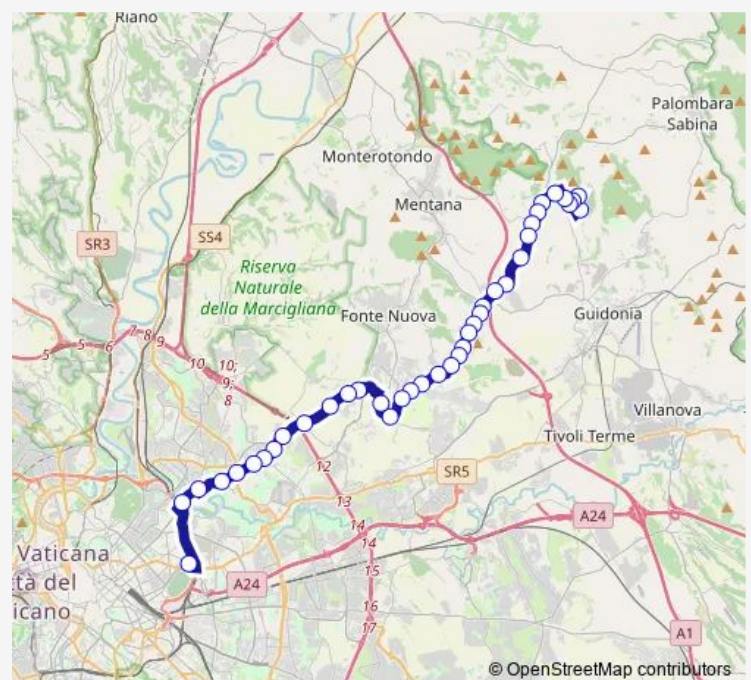

Route schedule

Sant'Angelo | Via Balilla # f12315 — Roma | Stazione Tiburtina FS # f15052

Monday 05:35

Tuesday 05:35

Wednesday 05:35

Thursday 05:35

Friday 05:35

Saturday —

Sunday —

Route info

Direction: Sant'Angelo | Via Balilla # f12315

Stops: 39

Trip Duration: 1 hour 15 min

Sant'Angelo Romano - Roma Tiburtina # PI802a

Guidonia | Via Palombarese Via Ginestre # f13954

Guidonia | Via Palombarese (Km 18) # f13955