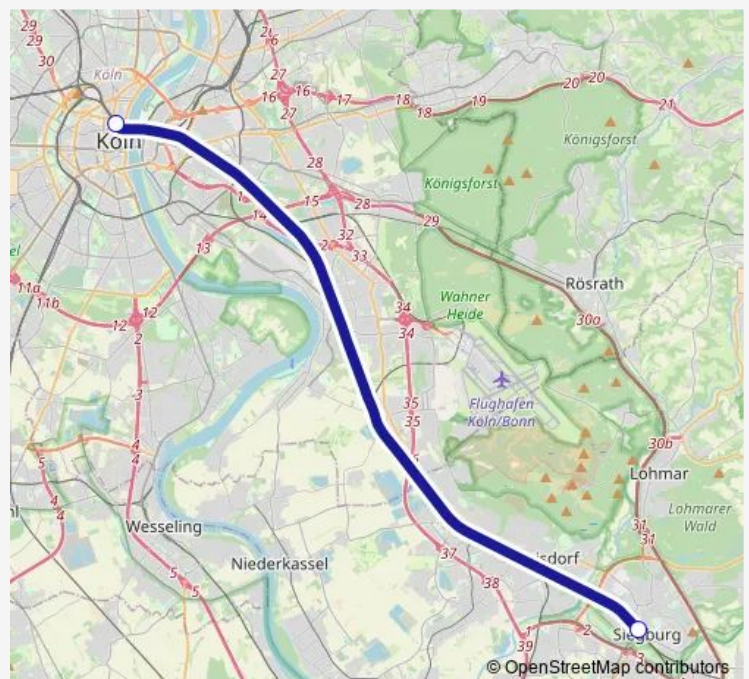

Direction

Köln Hbf — Siegburg Bf

2 stops

[Open route schedule](#)

Köln Hbf

Siegburg Bf

Route schedule

Köln Hbf — Siegburg Bf

Monday 05:46-22:46

Tuesday 05:46-22:46

Wednesday 05:46-22:46

Thursday 05:46-22:46

Friday 05:46-22:46

Saturday 05:46-23:46

Sunday 06:46-23:46

Route info

Direction: Köln Hbf

Stops: 2

Trip Duration: 0 hour 50 min

Direction

Aachen Hbf — Kerpen Horrem Bf

3 stops

[Open route schedule](#)

Aachen Hbf