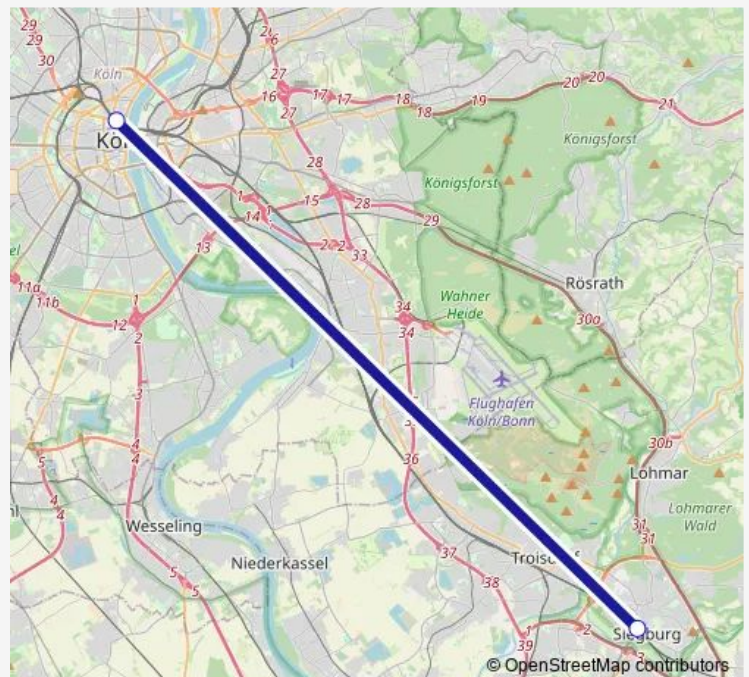

Direction

Aachen Hbf — Kerpen Horrem Bf

3 stops

[Open route schedule](#)

Aachen Hbf

Aachen Rothe Erde Bf

Kerpen Horrem Bf

Route schedule

Aachen Hbf — Kerpen Horrem Bf

| | |
|-----------|-------|
| Monday | — |
| Tuesday | 20:45 |
| Wednesday | — |
| Thursday | — |
| Friday | — |
| Saturday | — |
| Sunday | — |

Route info

Direction: Aachen Hbf

Stops: 3

Trip Duration: 1 hour 2 min

Direction

Siegburg Bf — Köln Breslauer Platz/Hbf

2 stops

[Open route schedule](#)

Siegburg Bf

Köln Breslauer Platz/Hbf

Route info

Direction: Siegburg Bf

Stops: 2

Trip Duration: 0 hour 50 min

Direction

Köln Breslauer Platz/Hbf — Siegen Hbf

2 stops

[Open route schedule](#)