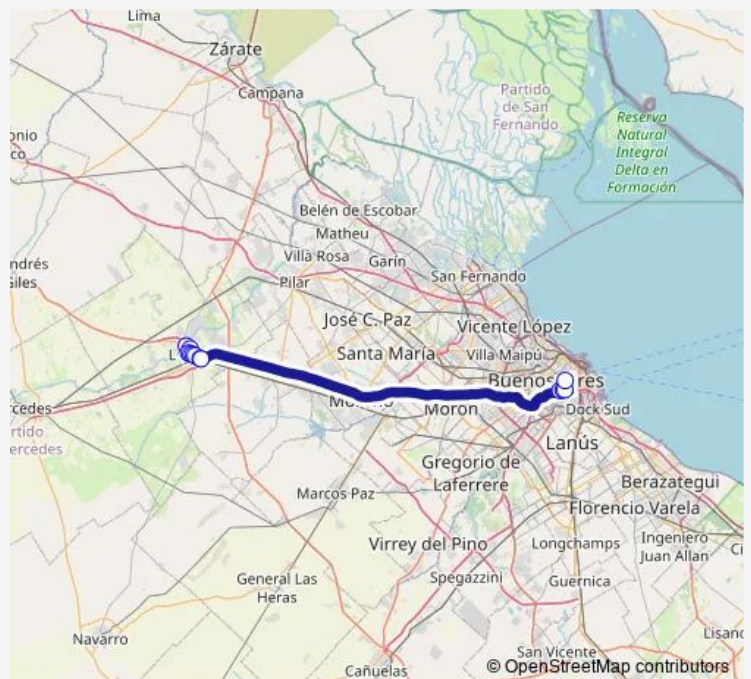

Bus 57Q Jnamba057

[Go to website](#)

Direction

AV. Pellegrini Y Francia - Taller Atlantida — 2853 RIVADAVIA AV.

12 stops

[Open route schedule](#)

AV. Pellegrini Y Francia - Taller Atlantida

AV. Humberto Primo Y AV. Pellegrini (RN 7)

3630 SAN Juan Av.

3228 SAN JUAN AV.

3014 SAN Juan Av.

2853 RIVADAVIA AV.

Route schedule

AV. Pellegrini Y Francia - Taller Atlantida — 2853 RIVADAVIA AV.

Monday 04:30-22:20

Tuesday 04:30-22:05

Wednesday 04:30-22:20

Thursday 04:30-22:05

Friday 04:30-22:20

Saturday 04:30-22:20

Sunday 04:30-22:20

Route info

Direction: AV. Pellegrini Y Francia - Taller Atlantida

Stops: 12

Trip Duration: 1 hour 8 min

57Q — Jnamba057

57Q Bus time schedules and route maps are available in an offline PDF at busmaps.com. Use the busmaps.com website to see live bus times, train schedule or subway schedule, and step-by-step directions for all public transit in Lujan