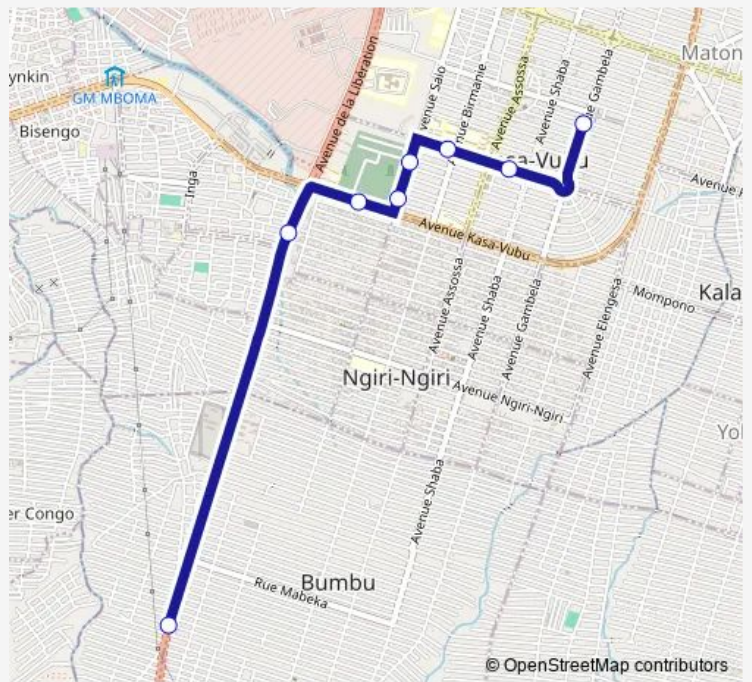

Direction
 unknown — unknown

8 stops

[Open route schedule](#)

- unknown
- unknown
- unknown
- mama poto
- saio
- centre kimbanguiste
- bit
- unknown

Route schedule
 unknown — unknown

Monday	17:12
Tuesday	17:12
Wednesday	17:12
Thursday	17:12
Friday	17:12
Saturday	—
Sunday	—

Route info

Direction: unknown

Stops: 8

Trip Duration: 0 hour 28 min

■ Gambela_TO _ Selembao

Direction

unknown — unknown

10 stops

mabanga

unknown

unknown

Route schedule

unknown — unknown

Monday	15:03
--------	-------

Tuesday	15:03
---------	-------

Wednesday	15:03
-----------	-------

Thursday	15:03
----------	-------

Friday	15:03
--------	-------

Saturday	—
----------	---

Sunday	—
--------	---

Route info

Direction: unknown

Stops: 10

Trip Duration: 0 hour 32 min