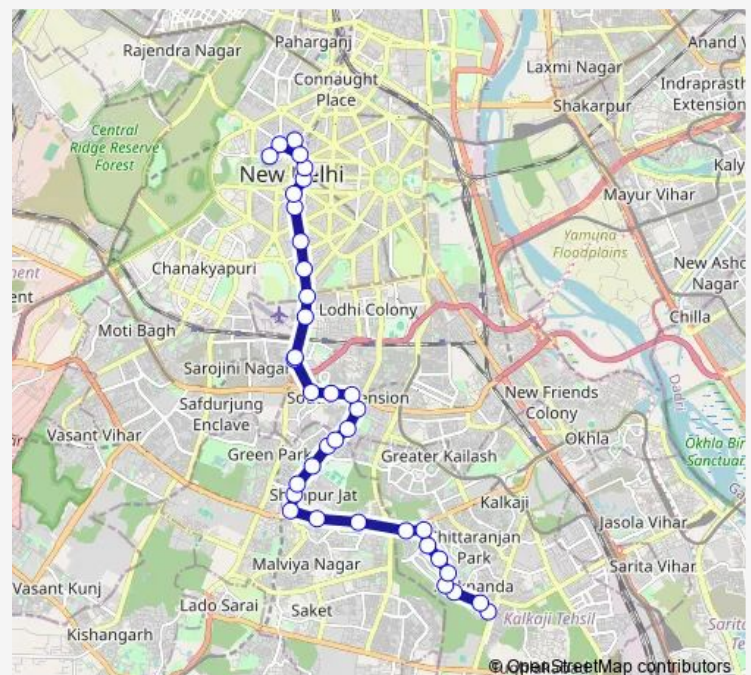

Andrews Ganj Shiv Mandir / Ansal Plaza

South Extension

South Extn Kotla Petrol Pump

Route schedule

Tara Apartments Terminal — Kendriya Terminal (Church Road)

Monday 05:20-21:10

Tuesday 05:20-21:10

Wednesday 05:20-21:10

Thursday 05:20-21:10

Friday 05:20-21:10

Saturday 05:20-21:10

Sunday 05:20-21:10

Route info

Direction: Tara Apartments Terminal

Stops: 36

Trip Duration: 1 hour 8 min