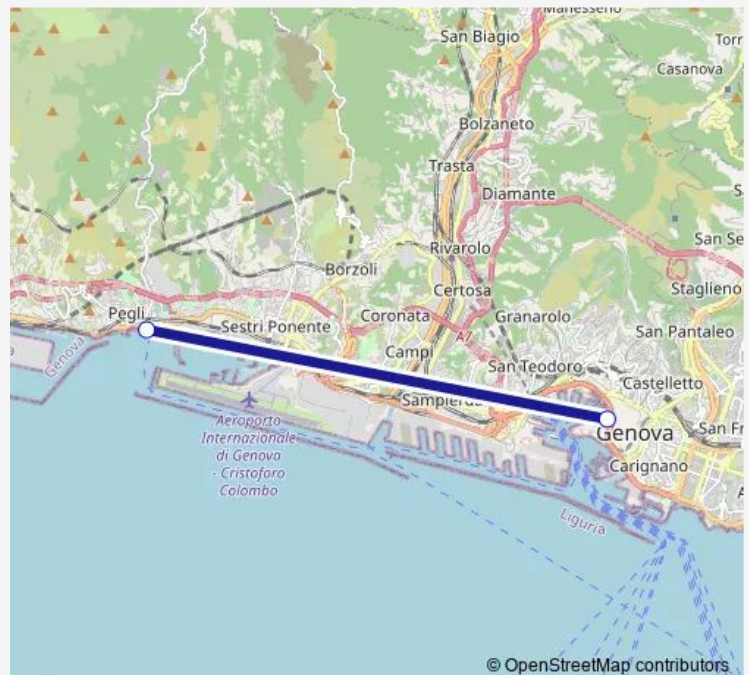

Ferry NVB Porto Antico - Pegli (Molo Archetti)

[Go to website](#)

Direction

Pegli/Molo Archetti — Porto Antico/Caricamento

2 stops

[Open route schedule](#)

Pegli/Molo Archetti

Porto Antico/Caricamento

Route schedule

Pegli/Molo Archetti — Porto Antico/Caricamento

Monday 07:05-18:00

Tuesday 07:05-18:00

Wednesday 07:05-18:00

Thursday 07:05-18:00

Friday 07:05-18:00

Saturday 14:40-17:40

Sunday 14:40-17:40

Route info

Direction: Pegli/Molo Archetti

Stops: 2

Trip Duration: 0 hour 20 min

■ NVB — Porto Antico - Pegli (Molo Archetti)

Direction

Porto Antico/Caricamento — Pegli/Molo Archetti

Route info

Direction: Porto Antico/Caricamento

Stops: 2

Trip Duration: 0 hour 20 min

NVB Ferry time schedules and route maps are available in an offline PDF at busmaps.com. Use the busmaps.com website to see live bus times, train schedule or subway schedule, and step-by-step directions for all public transit in Genoa