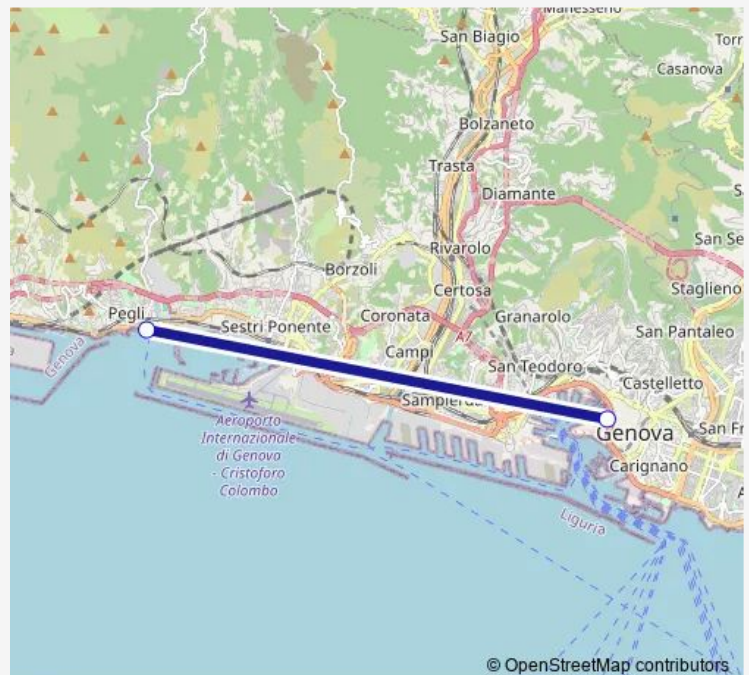

## Ferry Nvb Porto Antico - Pegli (Molo Archetti)

[Go to website](#)**Direction**

Pegli/Molo Archetti — Porto Antico/Caricamento

2 stops

[Open route schedule](#)

Pegli/Molo Archetti

Porto Antico/Caricamento

**Route schedule**

Pegli/Molo Archetti — Porto Antico/Caricamento

|           |             |
|-----------|-------------|
| Monday    | 07:05-18:00 |
| Tuesday   | 07:05-18:00 |
| Wednesday | 07:05-18:00 |
| Thursday  | 07:05-18:00 |
| Friday    | 07:05-18:00 |
| Saturday  | 14:40-17:40 |
| Sunday    | 14:40-17:40 |

**Route info**

Direction: Pegli/Molo Archetti

Stops: 2

Trip Duration: 0 hour 20 min

■ Nvb — Porto Antico - Pegli (Molo Archetti)

**BusMaps**

**Direction**

Porto Antico/Caricamento — Pegli/Molo Archetti

**Route info**

Direction: Porto Antico/Caricamento

Stops: 2

Trip Duration: 0 hour 20 min

Nvb Ferry time schedules and route maps are available in an offline PDF at [busmaps.com](https://busmaps.com). Use the [busmaps.com](https://busmaps.com) website to see live bus times, train schedule or subway schedule, and step-by-step directions for all public transit in Genoa