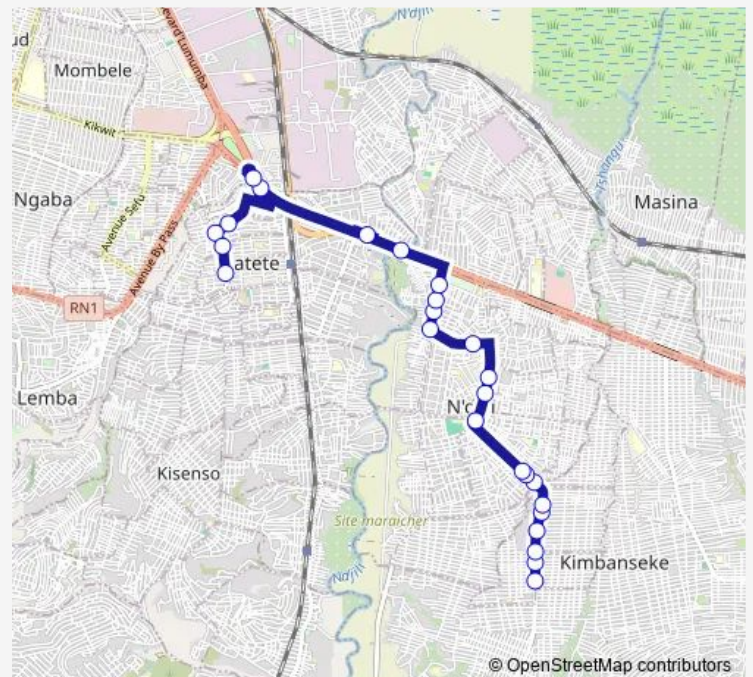

### Route schedule

unknown — unknown

Monday 17:12

Tuesday 17:12

Wednesday 17:12

Thursday 17:12

Friday 17:12

Saturday —

### Route info

Direction: unknown

Stops: 26

Trip Duration: 0 hour 46 min

■ Kimbaseke\_TO\_Matete

unknown

unknown

unknown