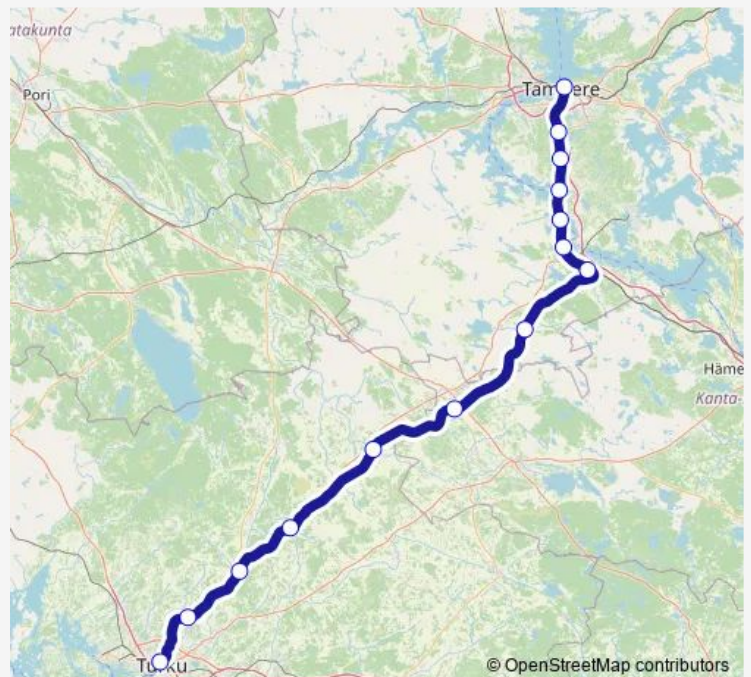

Thursday 18:05

Friday 18:05

Saturday 18:05

Sunday 18:05

Route info

Direction: Turku

Stops: 14

Trip Duration: 1 hour 42 min