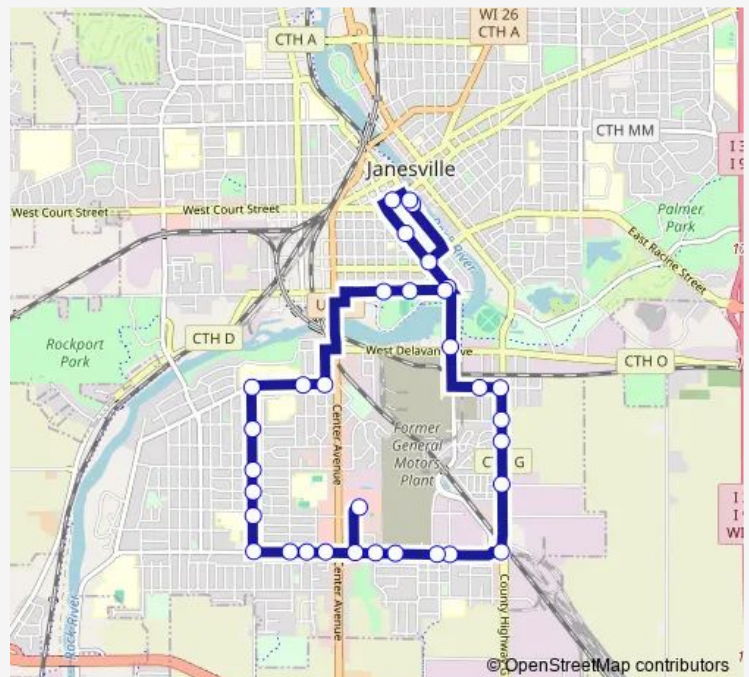

Thursday 07:15-17:45

Friday 07:15-17:45

Saturday —

Sunday —

Route info

Direction: Downtown Transfer Center

Stops: 33

Trip Duration: 0 hour 25 min

2 - Kellogg Ave

S Oakhill / Joliet

S Oakhill / Wolcott

S Oakhill / W State (Wisconsin School for the Blind and Visually Impaired)

W State / S Pearl

W State / S Washington

Rockport / Lincoln

Rockport / S High

Friday 07:15-15:45

Saturday —

Sunday —

Route info

Direction: Downtown Transfer Center

Stops: 31

Trip Duration: 0 hour 25 min

Rockport / Lincoln

Thursday —

Friday —

Saturday 08:45-17:45

Sunday —

Route info

Direction: Downtown Transfer Center

Stops: 36

Trip Duration: 0 hour 26 min