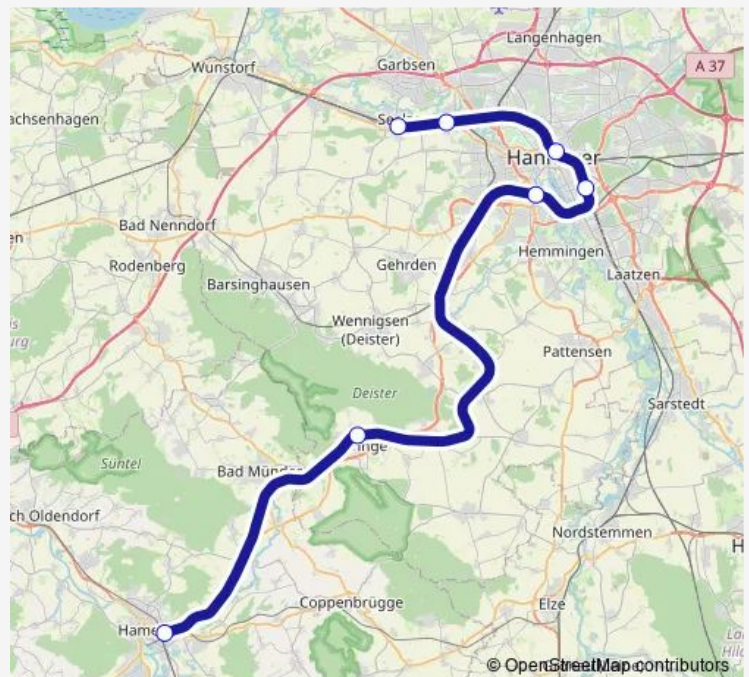

Tuesday 06:15-16:33

Wednesday 06:15-16:33

Thursday 06:15-16:33

Friday 06:15-16:33

Saturday —

Sunday —

Route info

Direction: Wunstorf

Stops: 7

Trip Duration: 0 hour 35 min

■ S51

Direction

Seelze — Hameln

7 stops

[Open route schedule](#)

Seelze

Letter

Hannover Hbf

Hannover Bismarckstraße

Hannover-Linden Fischerhof

Springe

Hameln

Route schedule

Seelze — Hameln

Route info

Direction: Hannover Messe/Laatzen

Stops: 5

Trip Duration: 0 hour 18 min

Direction

Hameln — Seelze

7 stops

[Open route schedule](#)