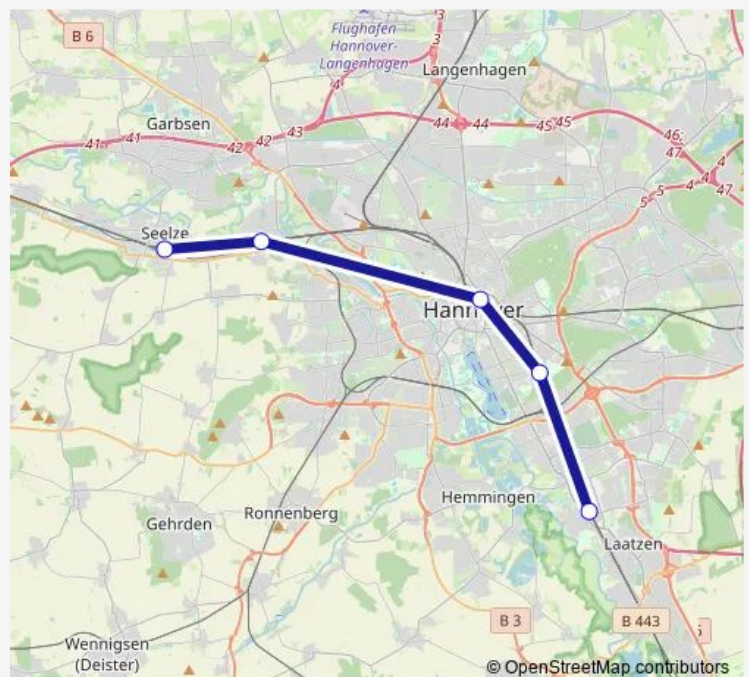

Tuesday 06:15-17:33

Wednesday 06:15-17:33

Thursday 06:15-17:33

Friday 06:15-17:33

Saturday —

Sunday —

Route info

Direction: Wunstorf

Stops: 7

Trip Duration: 0 hour 35 min

■ S51

Direction

Seelze — Hameln

7 stops

[Open route schedule](#)

Seelze

Letter

Hannover Hbf

Hannover Bismarckstraße

Hannover-Linden Fischerhof

Springe

Hameln

Route schedule

Seelze — Hameln

Trip Duration: 0 hour 18 min

Direction

Hameln — Seelze

7 stops

[Open route schedule](#)

Hameln

Springe

Hannover-Linden Fischerhof