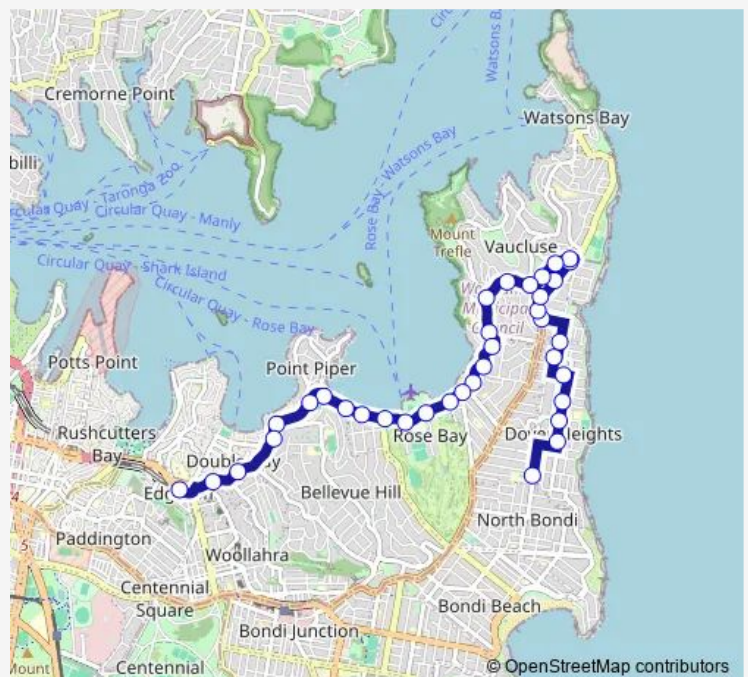

New South Head Rd Opp Girilang Av

Route schedule

Edgecliff Station, Stand J — Rose Bay Secondary College, Stand 2, Hardy St

Monday 08:09

Tuesday 08:09

Wednesday 08:09

Thursday 08:09

Friday 08:09

Saturday —

Sunday —

Route info

Direction: Edgecliff Station, Stand J

Stops: 34

Trip Duration: 0 hour 27 min

603e — Edgecliff to Rose Bay Sc

New South Head Rd Opp Laguna St

## Direction

Rose Bay Secondary College, Stand 2, Hardy St — Edgecliff Station, Stand L

36 stops

[Open route schedule](#)

Rose Bay Secondary College, Stand 2, Hardy St

Military Rd Before Dover Rd

Military Rd Before Blake St

## Route info

Direction: Rose Bay Secondary College, Stand 2, Hardy St

Stops: 36

Trip Duration: 0 hour 35 min

New South Head Rd At Kent Rd

New South Head Rd At Elanora St

New South Head Rd At O'Sullivan Rd

New South Head Rd At Salisbury Rd