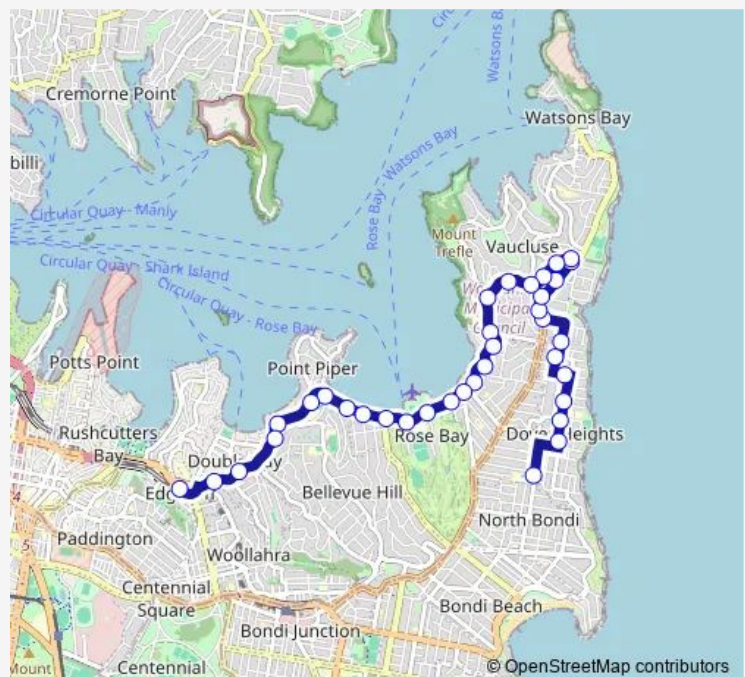

Route schedule

Edgecliff Station, Stand J — Rose Bay Secondary College, Stand 2, Hardy St

Monday 08:02

Tuesday 08:02

Wednesday 08:02

Thursday 08:02

Friday 08:02

Saturday —

Sunday —

Route info

Direction: Edgecliff Station, Stand J

Stops: 41

Trip Duration: 0 hour 36 min

603e — Rose Bay SC to Edgecliff

New South Head Rd Opp Laguna St

New South Head Rd Before Serpentine Pde

Wairoa Av At O'Donnell St

Murriverie Rd At Knowles Av

Rose Bay Secondary College, Stand 2, Hardy St

Direction

Rose Bay Secondary College, Stand 2, Hardy St — Edgecliff Station, Stand L

36 stops

[Open route schedule](#)

Monday 15:15

Tuesday 14:10

Wednesday 15:15

Thursday 15:15

Friday 15:15

Saturday —

Sunday —

Route info