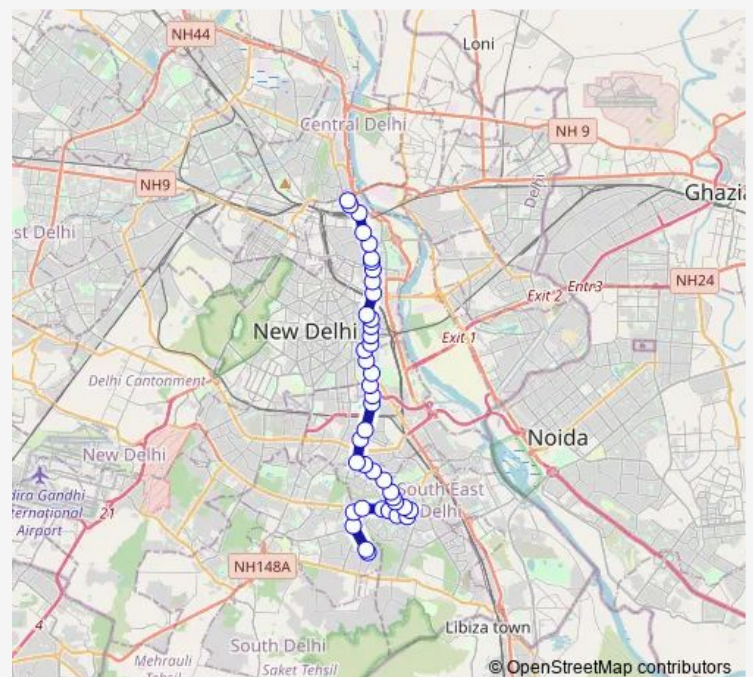

### Route schedule

Ambedkar Nagar Sec- 5 (T) — Isbt Kashmere Gate

Monday 06:40-22:10

Tuesday 06:40-22:10

Wednesday 06:40-22:10

Thursday 06:40-22:10

Friday 06:40-22:10

Saturday 06:40-22:10

Sunday 06:40-22:10

### Route info

Direction: Ambedkar Nagar Sec- 5 (T)

Stops: 41

Trip Duration: 1 hour 23 min

449down

BusMaps

CGO Complex

Lodhi Hotel